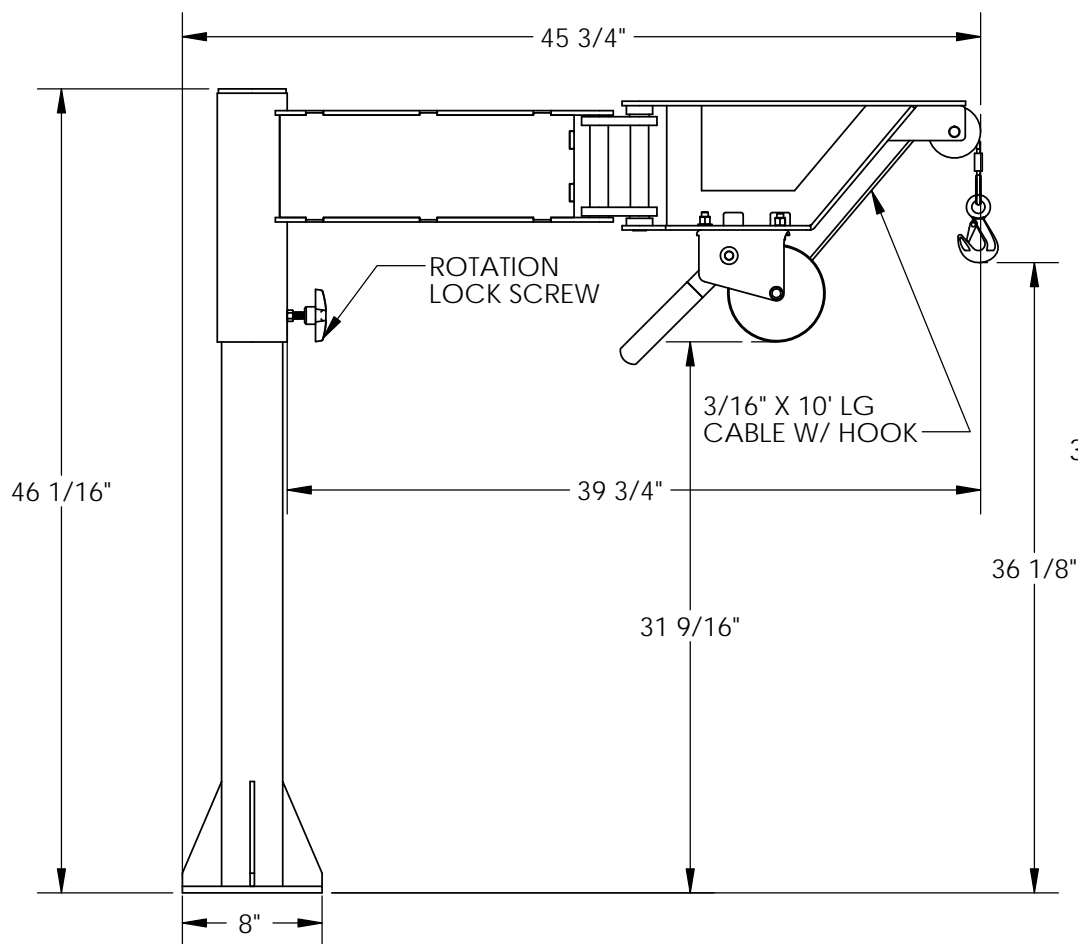

Van Jib Lifter Technical Drawing

SMS-09-V46-VAN-J

STANDARD FEATURES

- MODEL NUMBER IS SMS-09-V46-VAN-J
- CAPACITY IS 400 LBS.
- OVERALL WIDTH IS 13 9/16"
- USABLE WIDTH IS 8"
- OVERALL LENGTH IS 45 3/4"
- USABLE LENGTH IS 39 3/4"
- OVERALL HEIGHT IS 46 1/16"
- USABLE HEIGHT IS 36 1/8"
- BASE MOUNTING HOLES ARE 7/8" SLOTS
- ROTATES 360° AROUND BASE
- INCLUDES MANUAL HAND WINCH
- 3/16" X 10' LG CABLE W/ HOOK