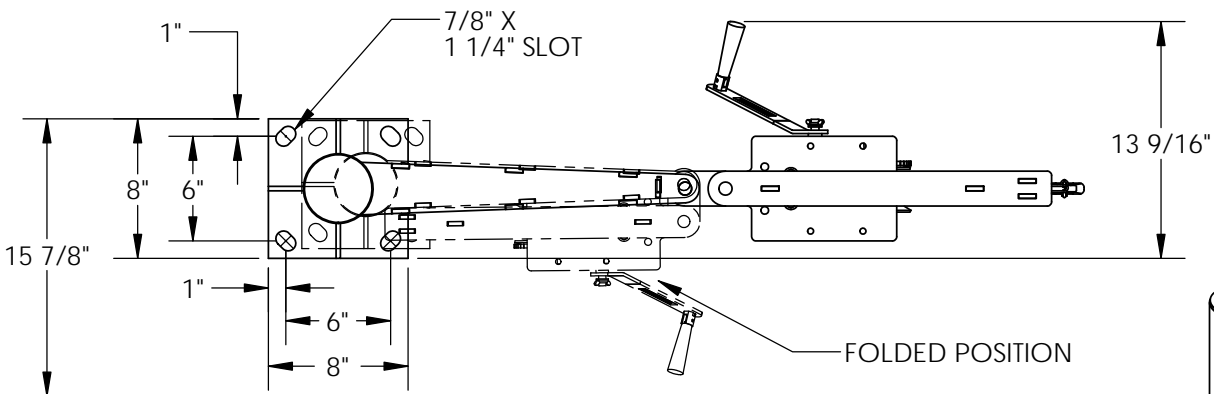

Van Jib Lifter Technical Drawing

SMS-09-V46-VAN-J

STANDARD FEATURES

- MODEL NUMBER IS SMS-09-V46-VAN-J
- CAPACITY IS 400 LBS.
- OVERALL WIDTH IS 13 9/16"
- USABLE WIDTH IS 8"
- OVERALL LENGTH IS 45 3/4"
- USABLE LENGTH IS 39 3/4"
- OVERALL HEIGHT IS 46 1/16"
- USABLE HEIGHT IS 36 1/8"
- BASE MOUNTING HOLES ARE 7/8" SLOTS
- ROTATES 360° AROUND BASE
- INCLUDES MANUAL HAND WINCH
- 3/16" X 10' LG CABLE W/ HOOK