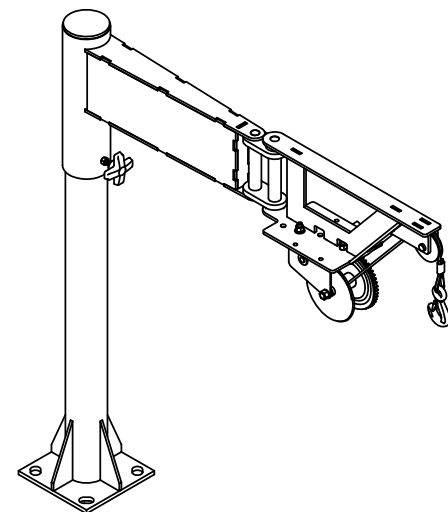

Van Jib Lifter Technical Drawing

SMS-09-V46-VAN-J

STANDARD FEATURES

- MODEL NUMBER IS SMS-09-V46-VAN-J
- CAPACITY IS 400 LBS.
- OVERALL WIDTH IS 13 9/16"
- USABLE WIDTH IS 8"
- OVERALL LENGTH IS 45 3/4"
- USABLE LENGTH IS 39 3/4"
- OVERALL HEIGHT IS 46 1/16"
- USABLE HEIGHT IS 36 1/8"
- BASE MOUNTING HOLES ARE 7/8" SLOTS
- ROTATES 360° AROUND BASE
- INCLUDES MANUAL HAND WINCH
- 3/16" X 10' LG CABLE W/ HOOK