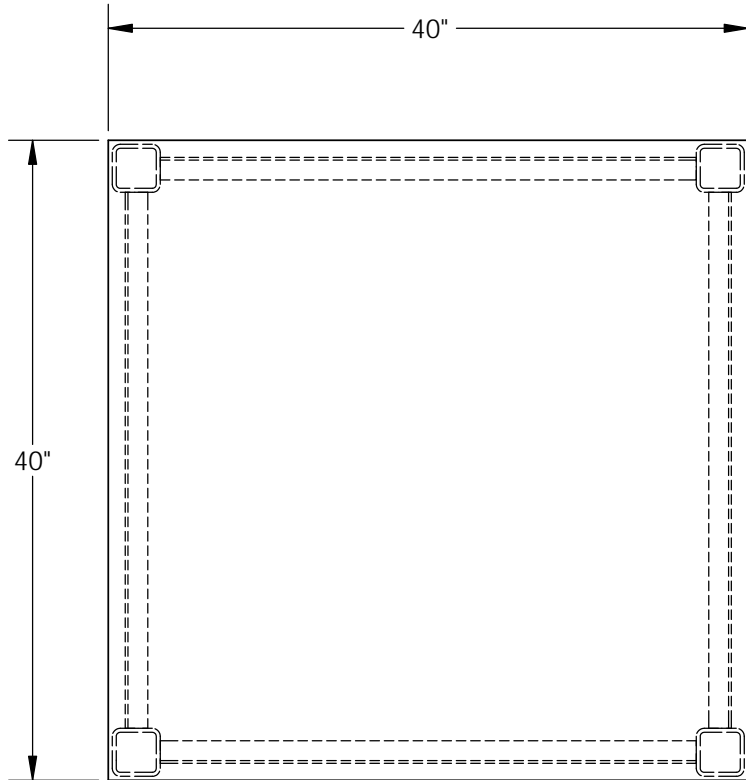

Turntable Base Platform Technical Drawings

SMS-09-V46-CA-BASE-40

STANDARD FEATURES

MODEL NUMBER IS SMS-09-V46-CA-BASE-40-12
PLATFORM WIDTH: 40"
PLATFORM LENGTH: 40"
OVERALL HEIGHT: 12"
STRADDLE I.D.: 33 1/2"
PLATFORM THICKNESS: 3/16"
UNIFORM CAPACITY: 6,000 LBS.
STEEL CONSTRUCTION
BLUE LIQUID PAINT FINISH

STANDARD FEATURES

MODEL NUMBER IS SMS-09-V46-CA-BASE-40-24
PLATFORM WIDTH: 40"
PLATFORM LENGTH: 40"
OVERALL HEIGHT: 24"
STRADDLE I.D.: 33 1/2"
PLATFORM THICKNESS: 3/16"
UNIFORM CAPACITY: 6,000 LBS.
STEEL CONSTRUCTION
BLUE LIQUID PAINT FINISH