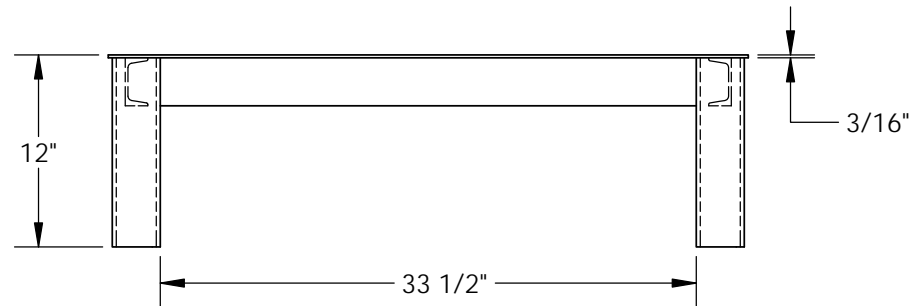

Turntable Base Platform Technical Drawings

SMS-09-V46-CA-BASE-40

STANDARD FEATURES

MODEL NUMBER IS SMS-09-V46-CA-BASE-40-12
PLATFORM WIDTH: 40"
PLATFORM LENGTH: 40"
OVERALL HEIGHT: 12"
STRADDLE I.D.: 33 1/2"
PLATFORM THICKNESS: 3/16"
UNIFORM CAPACITY: 6,000 LBS.
STEEL CONSTRUCTION
BLUE LIQUID PAINT FINISH

STANDARD FEATURES

MODEL NUMBER IS SMS-09-V46-CA-BASE-40-24
PLATFORM WIDTH: 40"
PLATFORM LENGTH: 40"
OVERALL HEIGHT: 24"
STRADDLE I.D.: 33 1/2"
PLATFORM THICKNESS: 3/16"
UNIFORM CAPACITY: 6,000 LBS.
STEEL CONSTRUCTION
BLUE LIQUID PAINT FINISH