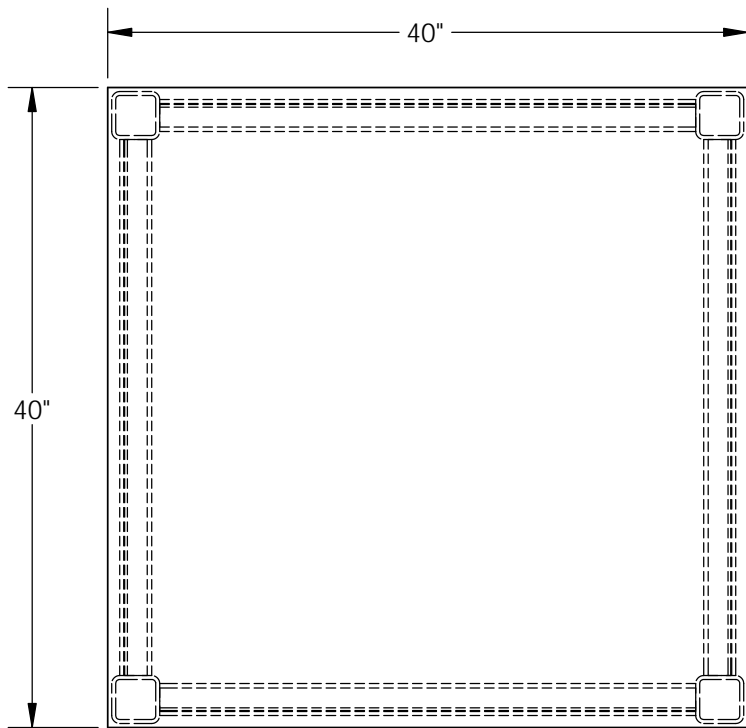

Turntable Base Platform Technical Drawings

SMS-09-V46-CA-BASE-40

STANDARD FEATURES

MODEL NUMBER IS SMS-09-V46-CA-BASE-40-12
PLATFORM WIDTH: 40"
PLATFORM LENGTH: 40"
OVERALL HEIGHT: 12"
STRADDLE I.D.: 33 1/2"
PLATFORM THICKNESS: 3/16"
UNIFORM CAPACITY: 6,000 LBS.
STEEL CONSTRUCTION
BLUE LIQUID PAINT FINISH

STANDARD FEATURES

MODEL NUMBER IS SMS-09-V46-CA-BASE-40-24
PLATFORM WIDTH: 40"
PLATFORM LENGTH: 40"
OVERALL HEIGHT: 24"
STRADDLE I.D.: 33 1/2"
PLATFORM THICKNESS: 3/16"
UNIFORM CAPACITY: 6,000 LBS.
STEEL CONSTRUCTION
BLUE LIQUID PAINT FINISH