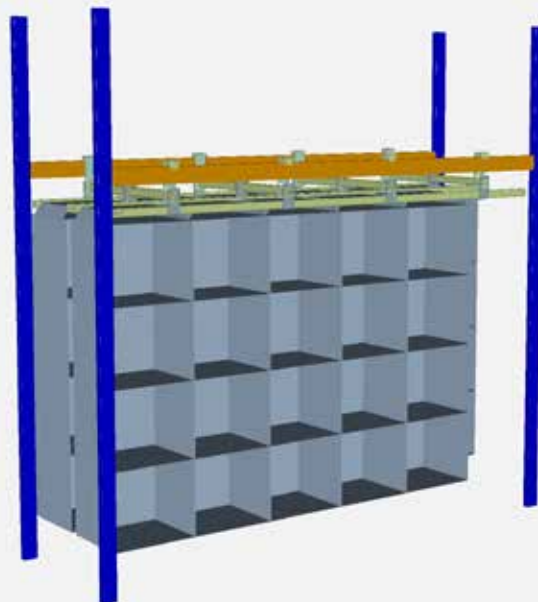

Extra Large

Reference number
XL-US-311255MB