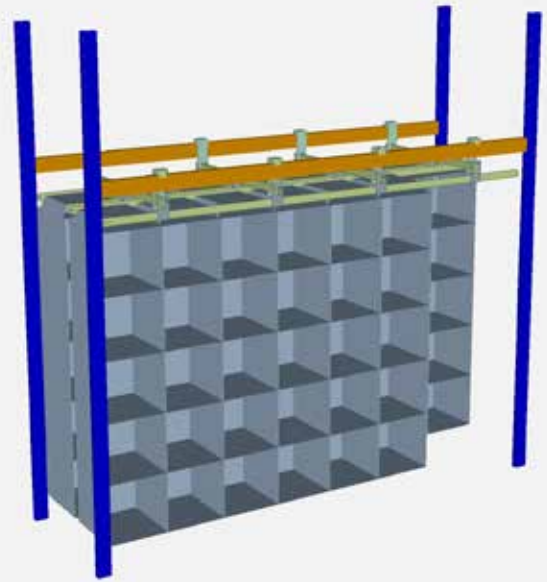

Large

Reference number
L-US-311254MB