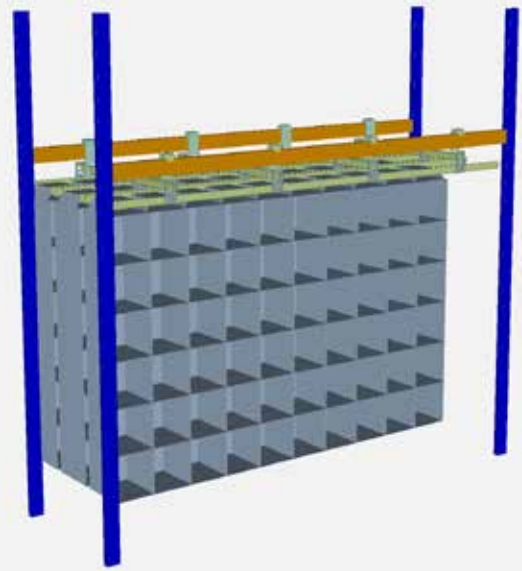

Small

Reference number
S-US-311252MB