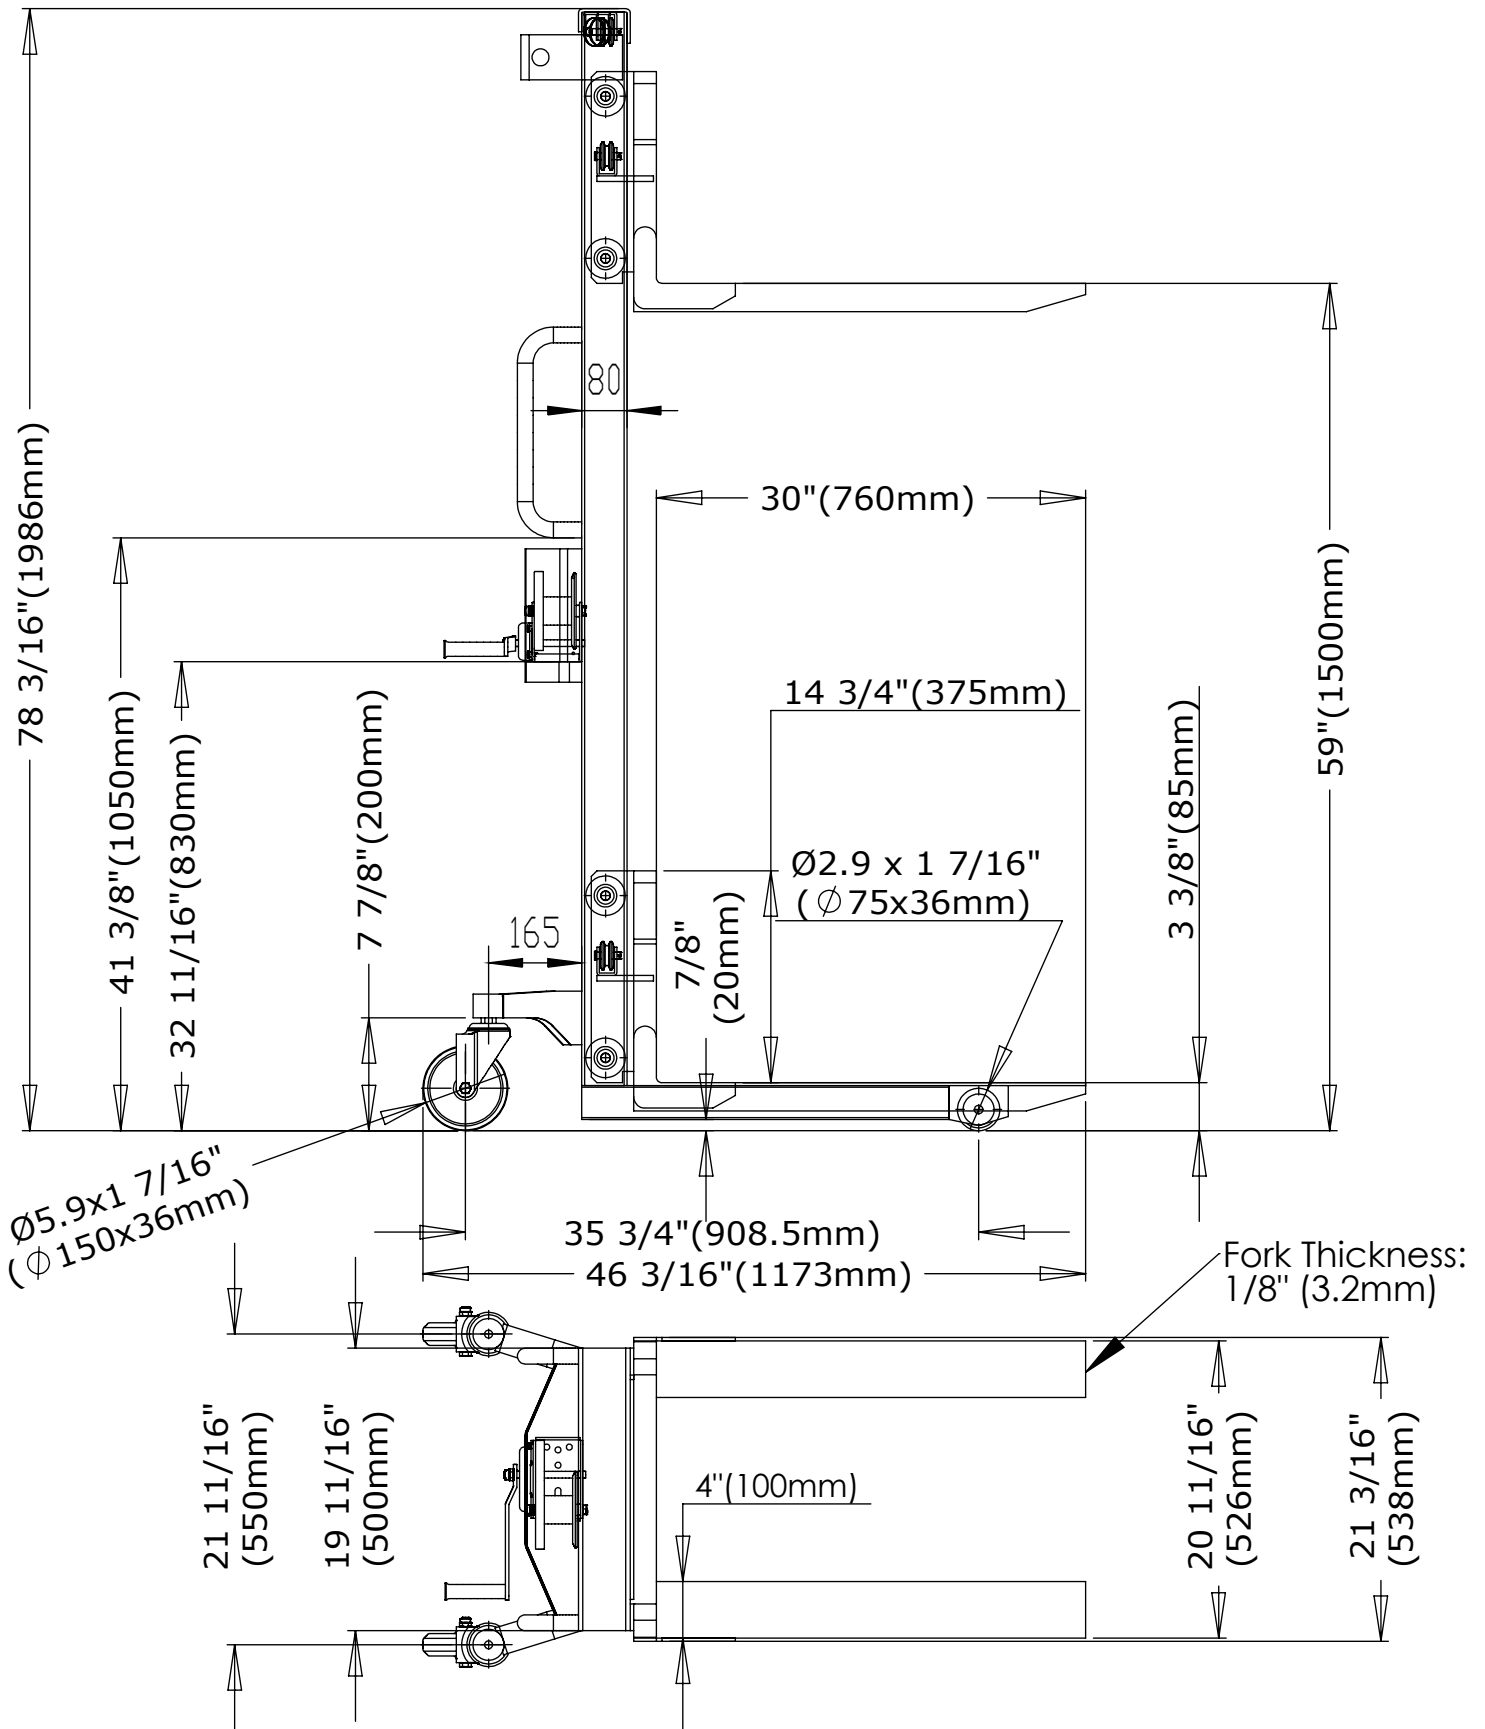

F

STANDARD FEATURES

- MODEL # SMS-09-V46-VWS-770-FF CAPACITY (UDL): 770 LBS. UP TO 59"
- LIFT HEIGHT: 59"
- LOWERED HEIGHT: 3 3/8"
- FIXED FORKS OVER FIXED LEGS
- LIFT PER CRANK REVOLUTION: 25/32" (20mm)
- OVERALL MAST HEIGHT: 78 3/16"
- STEERING WHEEL: Ø5.9x1 7/16"
- FRONT WHEEL: Ø2.9x1 7/16"
- MAST: SINGLE
- TOUGH BAKED IN POWDER COATED BLACK & YELLOW FINISH