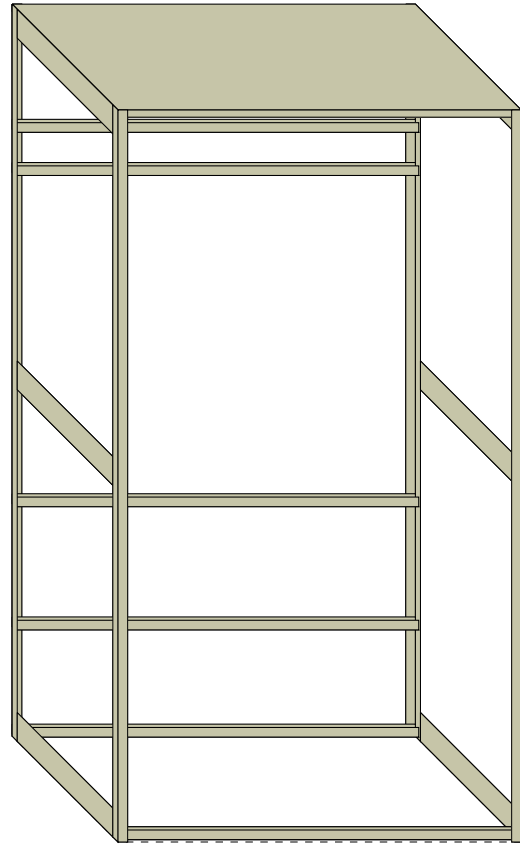

Vertical Bike Storage Rack | SMS-08-V25-BS4

42"W x 24"D x 76-1/4"H

Notes: Bike hooks not shown

Shelf weight capacity 420 lbs.

1-1/4" self-tapping screws for fastening bike hooks
and floor and wall anchors are not provided