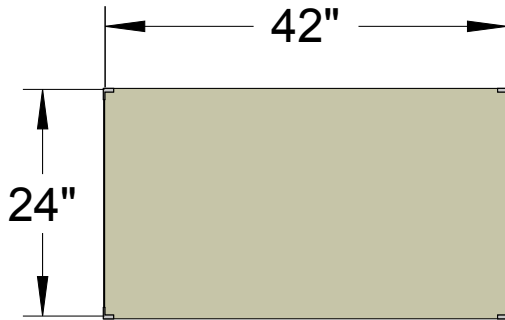

Vertical Bike Storage Rack | SMS-08-V25-BS4

42"W x 24"D x 76-1/4"H

Notes: Bike hooks not shown

Shelf weight capacity 420 lbs.

1-1/4" self-tapping screws for fastening bike hooks
and floor and wall anchors are not provided