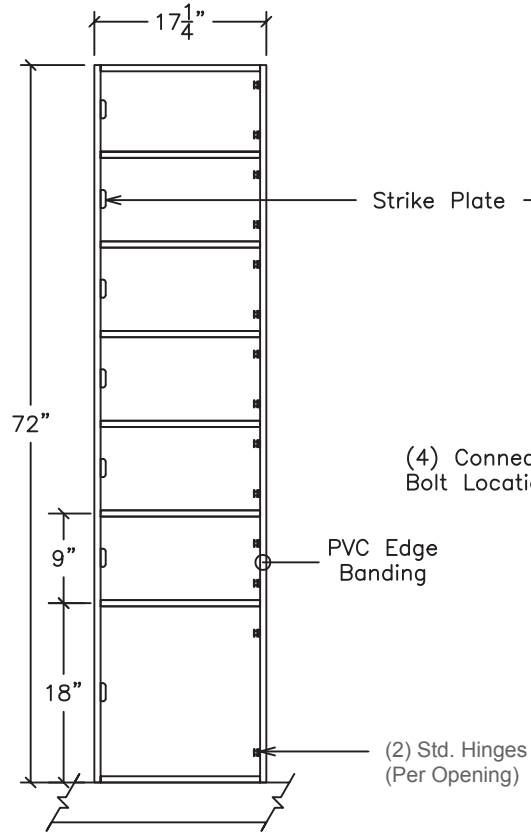

Digilock Nextlock Sola (Code Managed)

Edgeband:

Closest Matching PVC

Hardware:

Chrome

Sequentially Numbered:

Starting with #1 (standard)

Base Trim:

4" Height (Black)

End Panel →

← End Panel

Front Elevation

Interior

Side Elevation