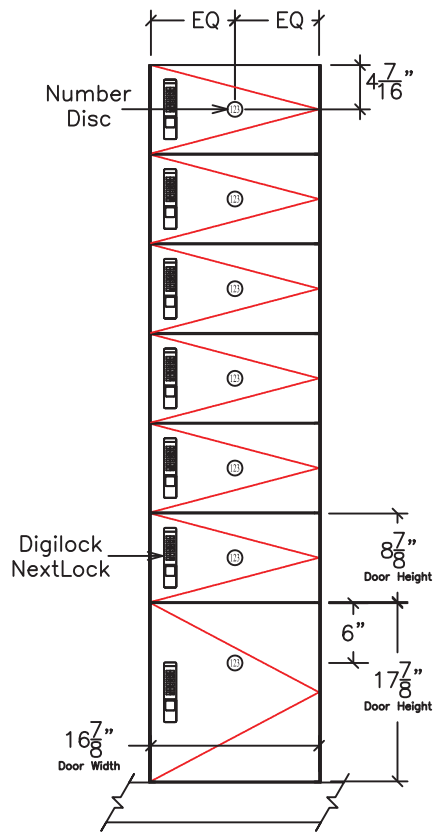

Digilock Nextlock Sola (Code Managed)

Edgeband:

Closest Matching PVC

Hardware:

Chrome

Sequentially Numbered:

Starting with #1 (standard)

Base Trim:

4" Height (Black)

End Panel →

← End Panel

Front Elevation

Interior

Side Elevation