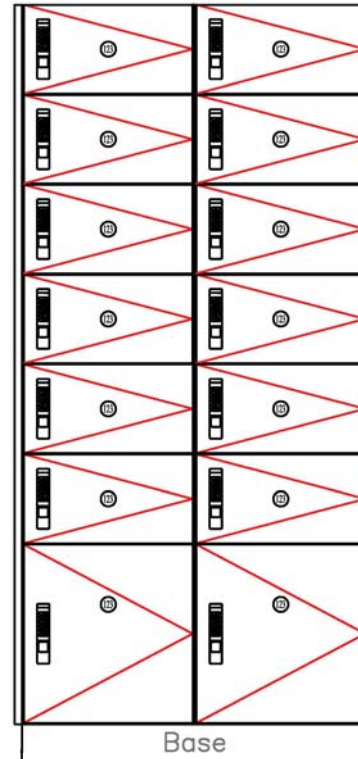

Digilock Nextlock Sola (Code Managed)

Edgeband:

Closest Matching PVC

Hardware:

Chrome

Sequentially Numbered:

Starting with #1 (standard)

Base Trim:

4" Height (Black)

End Panel →

← End Panel

Front Elevation

Interior

Side Elevation