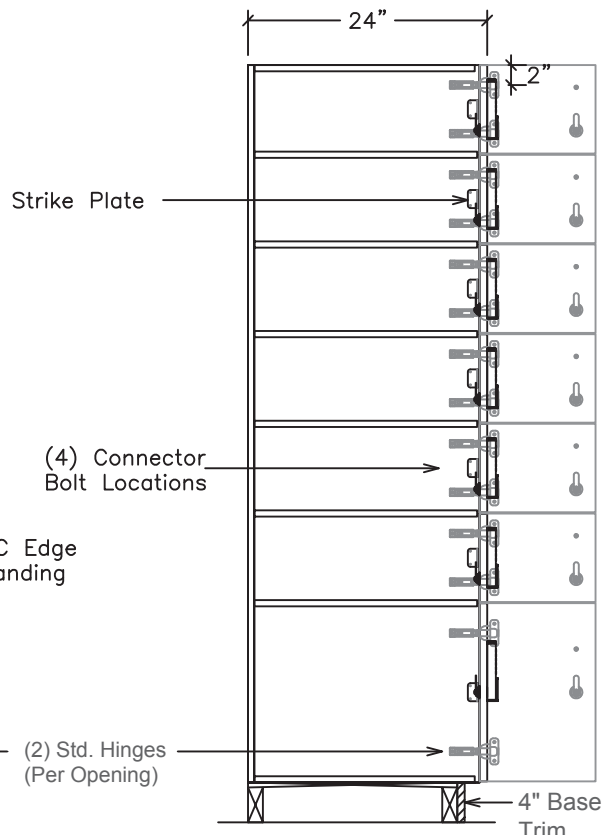

Digilock Nextlock Sola (Code Managed)

Edgeband:

Closest Matching PVC

Hardware:

Chrome

Sequentially Numbered:

Starting with #1 (standard)

Base Trim:

4" Height (Black)

End Panel →

← End Panel

Front Elevation

Interior

Side Elevation