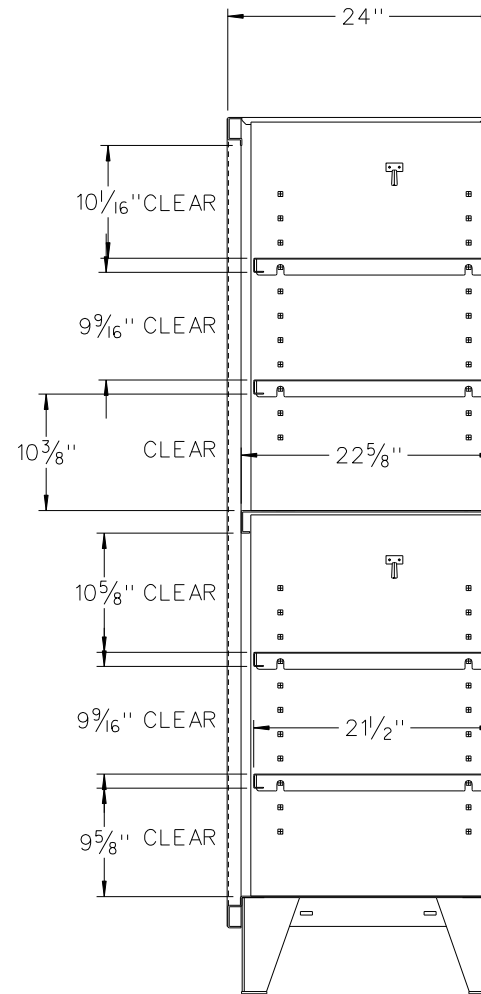

# Metal Locker Wardrobe Technical Drawing

## SMS-05-V03-46-24-2TPL

NOTE:  
KEYHOLE RAILS WELDED TO  
RIGHT SIDE OF CABINET.  
J-HOOKS LEFT SIDE