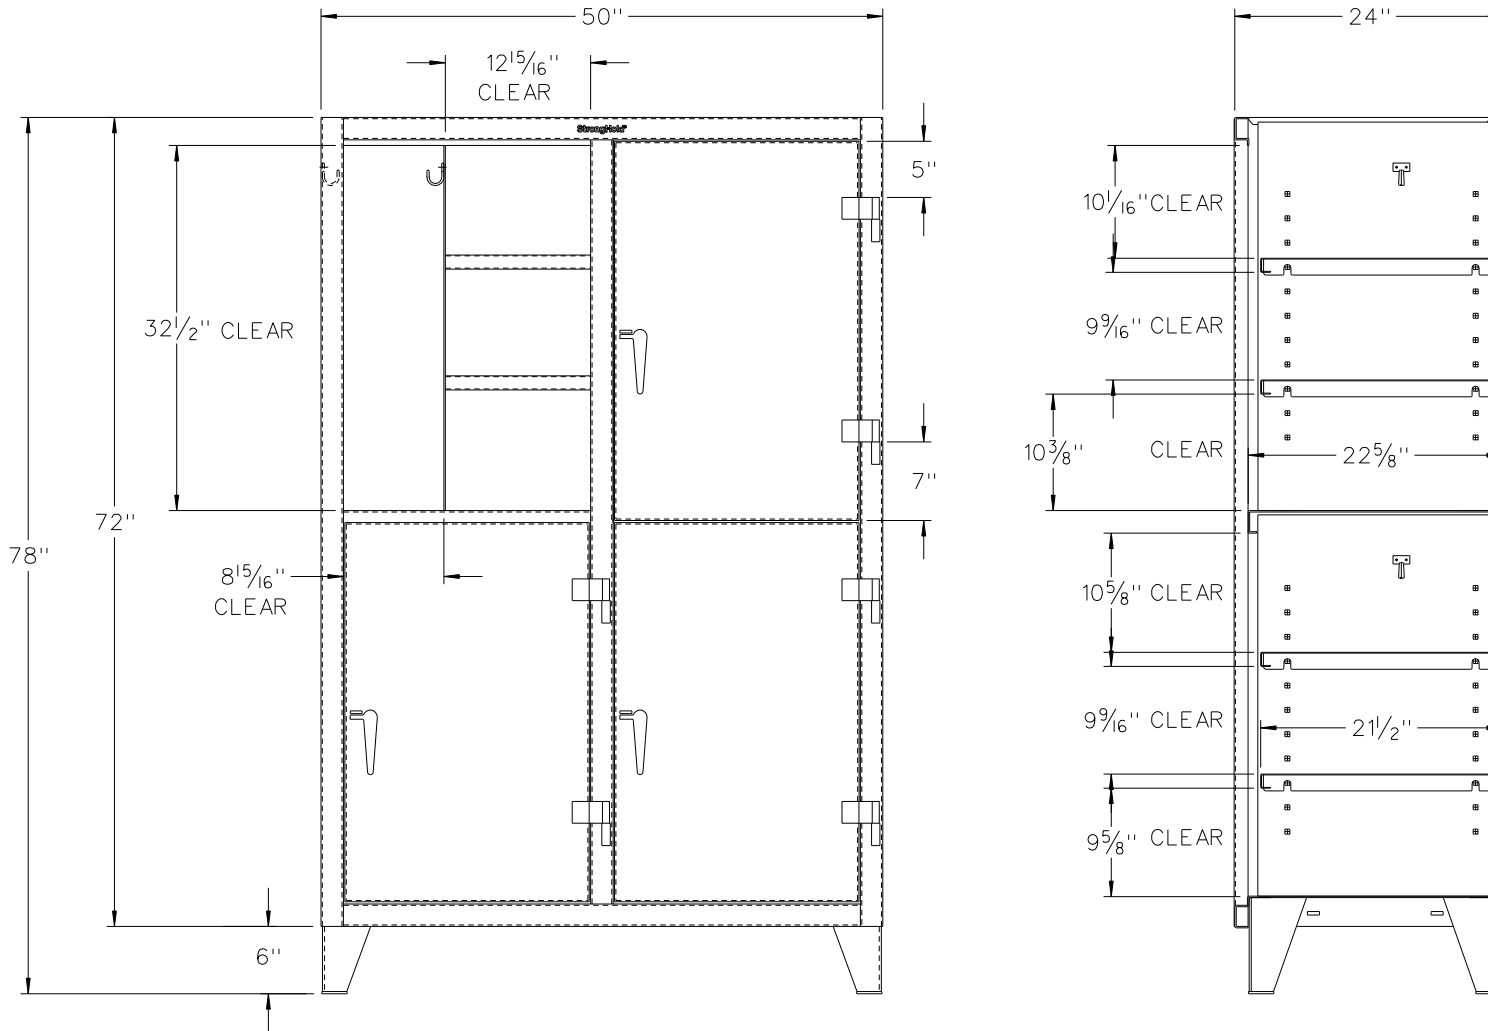

# Metal Locker Wardrobe Technical Drawing

## SMS-05-V03-46-24-2TPL

NOTE:  
KEYHOLE RAILS WELDED TO  
RIGHT SIDE OF CABINET.  
J-HOOKS LEFT SIDE