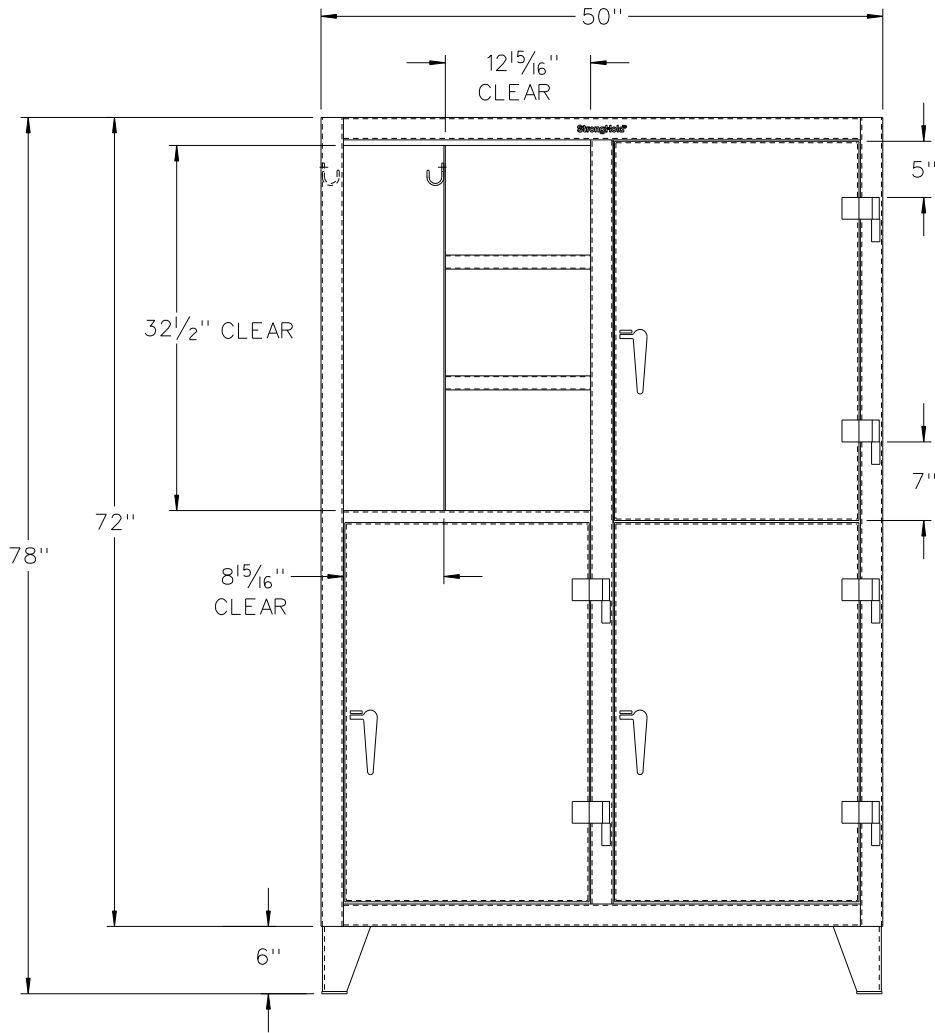

# Metal Locker Wardrobe Technical Drawing

## SMS-05-V03-46-24-2TPL

NOTE:  
KEYHOLE RAILS WELDED TO  
RIGHT SIDE OF CABINET.  
J-HOOKS LEFT SIDE