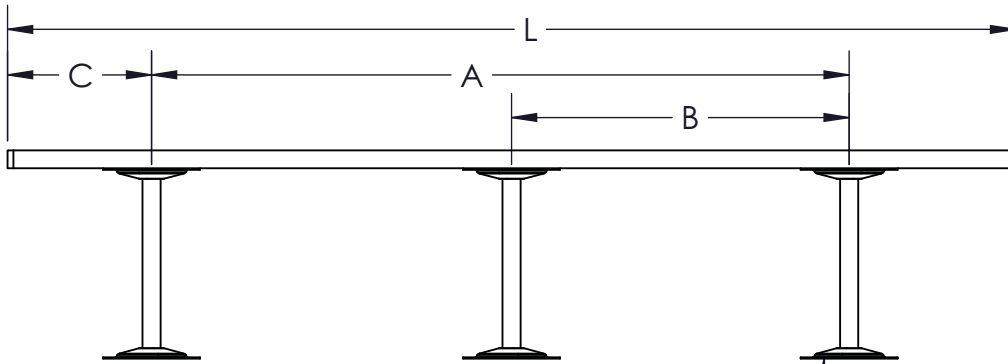

Locker Bench Pedestals Specification Sheet

SMS-10-V39-48**PT

SHOWN WITH
4805 PEDESTAL

QTY. OF PEDESTALS	
3 FT.	2
4 FT.	2
5 FT.	2
6 FT.	2
7 FT.	2
8 FT.	2
9 FT.	3
10 FT.	3
11 FT.	3
12 FT.	3
13 FT.	3
14 FT.	3
15 FT.	4

LENGTH	L	A	B	C
3 FT.	36"	24"	X	6"
4 FT.	48"	32"	X	8"
5 FT.	60"	40"	X	10"
6 FT.	72"	48"	X	12"
7 FT.	84"	60"	X	12"
8 FT.	96"	72"	X	12"
9 FT.	108"	84"	42"	12"
10 FT.	120"	96"	48"	12"
11 FT.	132"	108"	54"	12"
12 FT.	144"	120"	60"	12"
13 FT.	156"	132"	66"	12"
14 FT.	168"	144"	72"	12"
15 FT.	180"	156"	52"	12"