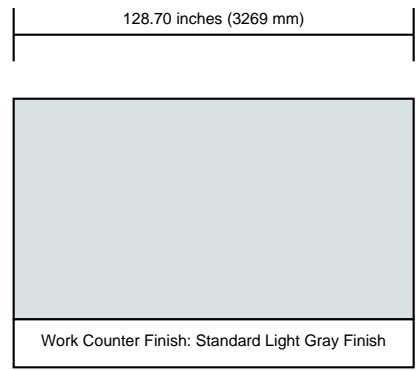

Front View

Top View

Drawing Not To Scale

|   |           |
|---|-----------|
| <b>Notes:</b>   |           |
| New Color Concept Effective 10/1/2022                       |           |
| <b>Date</b>   | 4/25/2026 |
| <b>Customer</b>   |           |
| <b>Model</b>  | 125-2811X |
| <i>Kardex Megamat 115/120/125 VCM<br/>Vertical Carousel</i> |           |