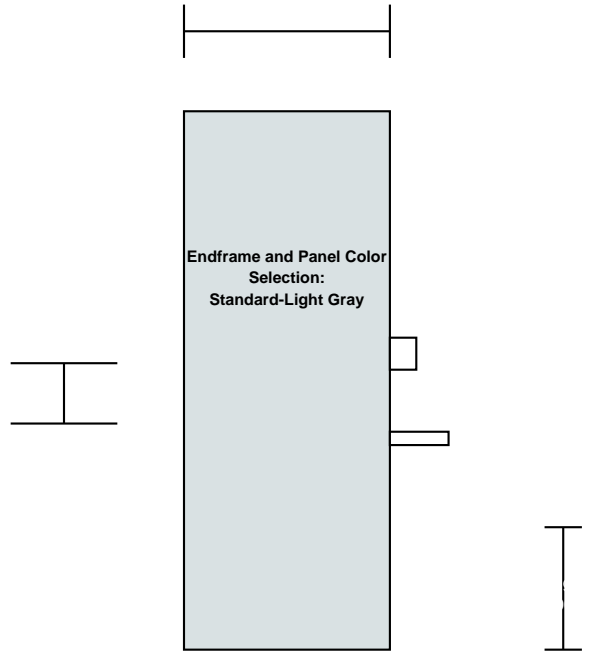

Front View

Top View

Drawing Not To Scale

|   |           |
|---|-----------|
| <b>Notes:</b>   |           |
| New Color Concept Effective 10/1/2022                       |           |
| <b>Date</b>   | 4/25/2026 |
| <b>Customer</b>   |           |
| <b>Model</b>  | 125-2811X |
| <i>Kardex Megamat 115/120/125 VCM<br/>Vertical Carousel</i> |           |