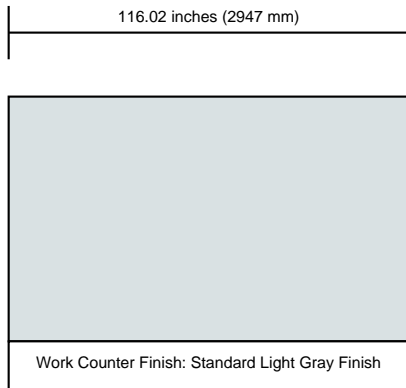

Front View

Top View

Drawing Not To Scale

Notes:	
New Color Concept Effective 10/1/2022	
Date	4/25/2026
Customer	
Model	125-2811W
<i>Kardex Megamat 115/120/125 VCM Vertical Carousel</i>	

This document contains information that is proprietary to Kardex Remstar, and the customer identified herein. Reproduction and distribution of this document is restricted for exclusive use by the named entitled. The information contained herein is subject to change without notice, and shall supersede information in similar documents produced for the above named entity.