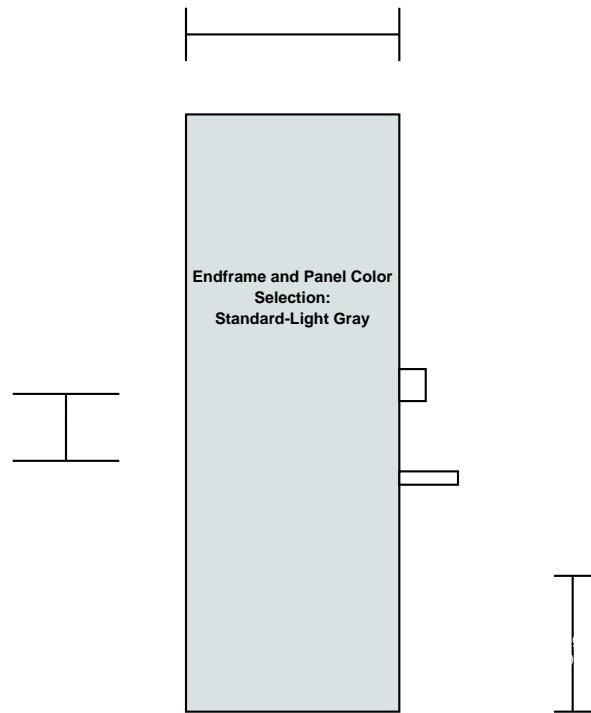

Front View

Top View

Drawing Not To Scale

Notes:	
New Color Concept Effective 10/1/2022	
Date	4/25/2026
Customer	
Model	125-2811W
<i>Kardex Megamat 115/120/125 VCM Vertical Carousel</i>	

This document contains information that is proprietary to Kardex Remstar, and the customer identified herein. Reproduction and distribution of this document is restricted for exclusive use by the named entitled. The information contained herein is subject to change without notice, and shall supersede information in similar documents produced for the above named entity.