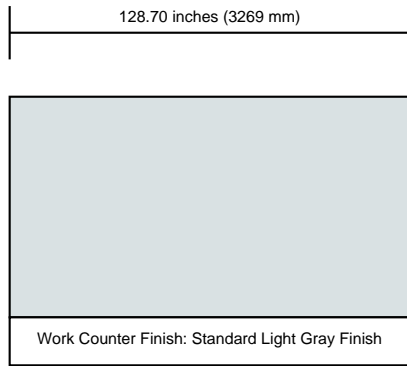

Front View

Top View

Drawing Not To Scale

<b>Notes:</b>	
New Color Concept Effective 10/1/2022	
<b>Date</b>	4/25/2026
<b>Customer</b>	
<b>Model</b>	125-1111X
<i>Kardex Megamat 115/120/125 VCM Vertical Carousel</i>	