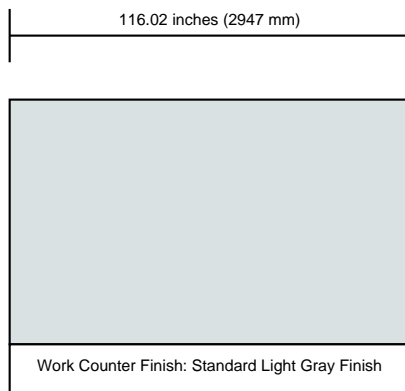

Front View

Top View

Drawing Not To Scale

47.32 inches

11.82 in. (300 mm)

Notes:

New Color Concept Effective 10/1/2022

Date 4/25/2026

Customer

Model 125-1111W

*Kardex Megamat 115/120/125 VCM
Vertical Carousel*

This document contains information that is proprietary to Kardex Remstar, and the customer identified herein. Reproduction and distribution of this document is restricted for exclusive use by the named entitled. The information contained herein is subject to change without notice, and shall supersede information in similar documents produced for the above named entity.