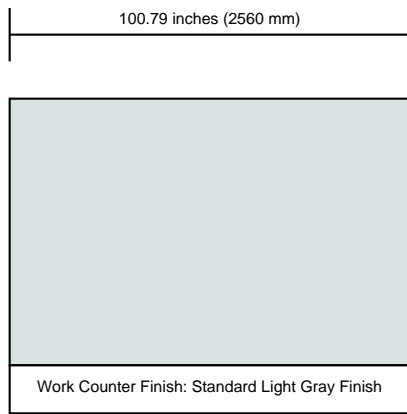

Front View

Top View

Drawing Not To Scale

47.32 inches

11.90 in. (300 mm)

Notes:

New Color Concept Effective 10/1/2022

Date 4/25/2026