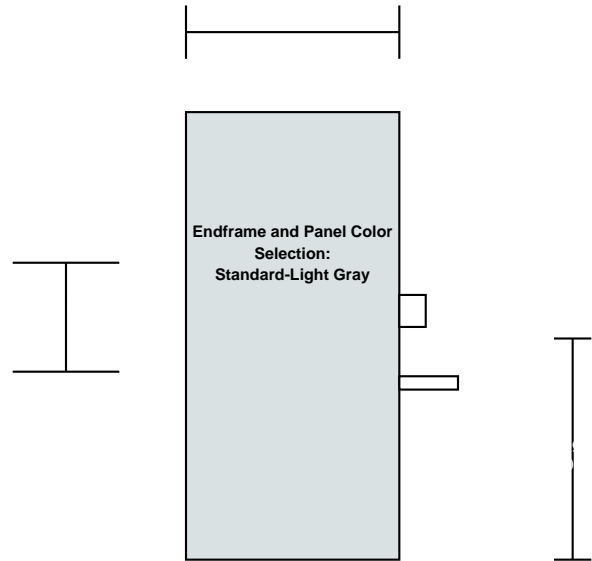

Front View

Top View

Drawing Not To Scale

Notes:	
New Color Concept Effective 10/1/2022	
Date	4/25/2026
Customer	
Model	125-1111N
<i>Kardex Megamat 115/120/125 VCM Vertical Carousel</i>	

This document contains information that is proprietary to Kardex Remstar, and the customer identified herein. Reproduction and distribution of this document is restricted for exclusive use by the named entitled. The information contained herein is subject to change without notice, and shall supersede information in similar documents produced for the above named entity.