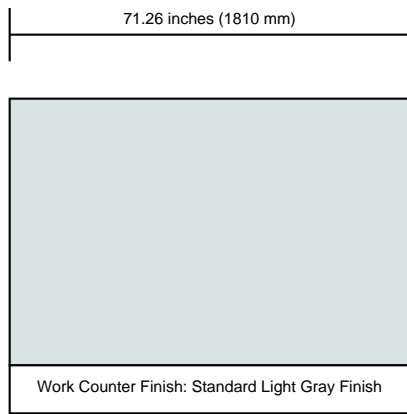

Front View

Top View

Drawing Not To Scale

Notes:	
New Color Concept Effective 10/1/2022	
Date	4/25/2026
Customer	
Model	125-1111N
<i>Kardex Megamat 115/120/125 VCM Vertical Carousel</i>	

This document contains information that is proprietary to Kardex Remstar, and the customer identified herein. Reproduction and distribution of this document is restricted for exclusive use by the named entitled. The information contained herein is subject to change without notice, and shall supersede information in similar documents produced for the above named entity.