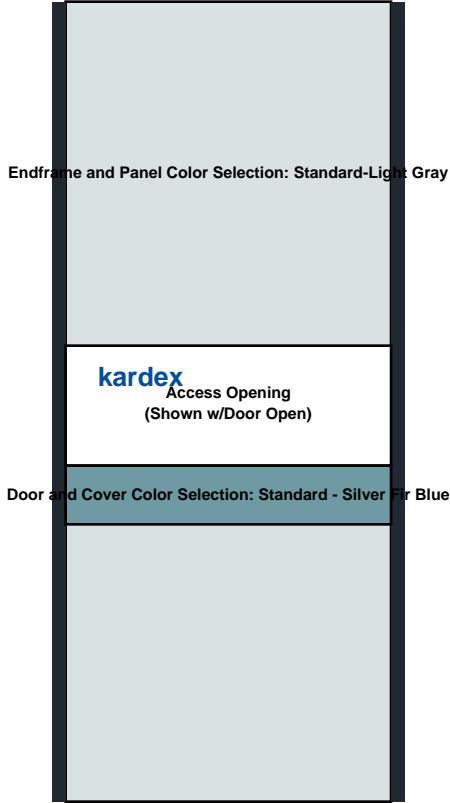

175.20 inches (4450 mm)

Front View

Top View

Drawing Not To Scale

Notes:

New Color Concept Effective 10/1/2022

Date 4/25/2026

Customer

Model 120-2015N

*Kardex Megamat 115/120/125 VCM
Vertical Carousel*

This document contains information that is proprietary to Kardex Remstar, and the customer identified herein. Reproduction and distribution of this document is restricted for exclusive use by the named entitled. The information contained herein is subject to change without notice, and shall supersede information in similar documents produced for the above named entity.