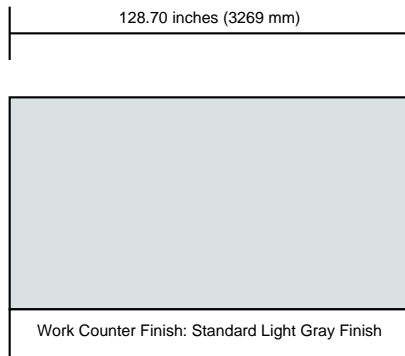

Front View

Top View

Drawing Not To Scale

<b>Notes:</b>	
New Color Concept Effective 10/1/2022	
<b>Date</b>	4/25/2026
<b>Customer</b>	
<b>Model</b>	120-1411X
<i>Kardex Megamat 115/120/125 VCM Vertical Carousel</i>	