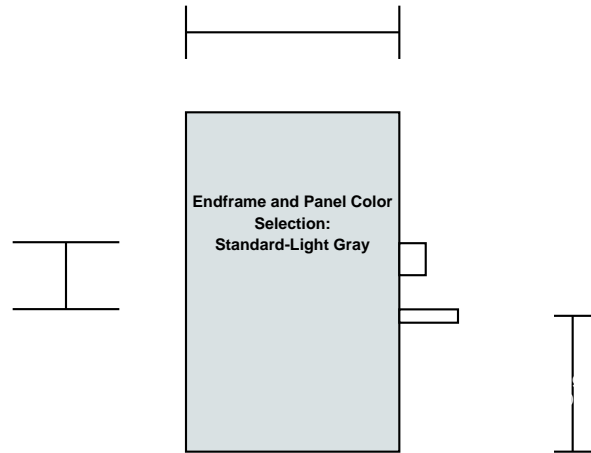

Front View

Top View

Drawing Not To Scale

45.47 inches

11.82 in. (300 mm)

Notes:

New Color Concept Effective 10/1/2022

Date 4/25/2026

Customer

Model 120-1411W

*Kardex Megamat 115/120/125 VCM
Vertical Carousel*

This document contains information that is proprietary to Kardex Remstar, and the customer identified herein. Reproduction and distribution of this document is restricted for exclusive use by the named entitled. The information contained herein is subject to change without notice, and shall supersede information in similar documents produced for the above named entity.