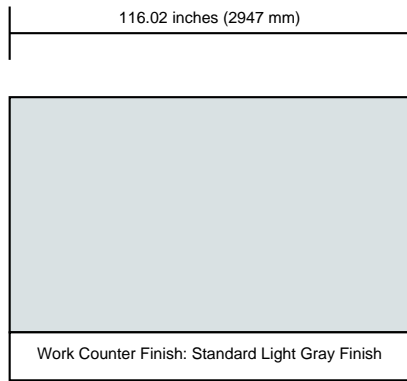

Front View

Top View

Drawing Not To Scale

45.47 inches

11.82 in. (300 mm)

Notes:

New Color Concept Effective 10/1/2022

Date 4/25/2026

Customer

Model 120-1411W

*Kardex Megamat 115/120/125 VCM
Vertical Carousel*

This document contains information that is proprietary to Kardex Remstar, and the customer identified herein. Reproduction and distribution of this document is restricted for exclusive use by the named entitled. The information contained herein is subject to change without notice, and shall supersede information in similar documents produced for the above named entity.