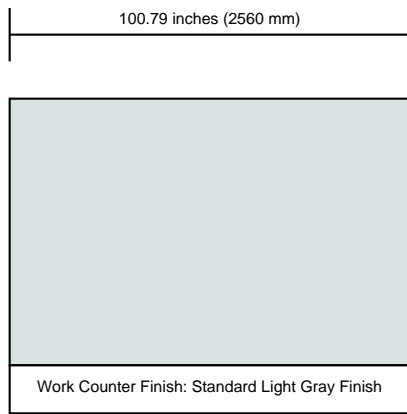

Front View

Top View

Drawing Not To Scale

45.47 inches

11.90 in. (300 mm)

**Notes:**

New Color Concept Effective 10/1/2022

**Date** 4/25/2026