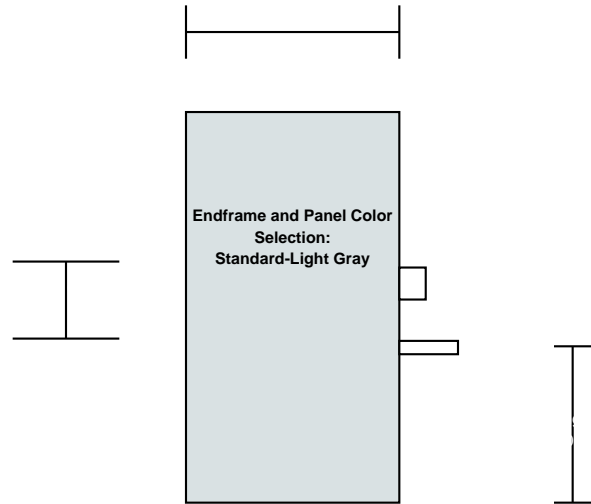

Front View

Top View

Drawing Not To Scale

45.47 inches

11.90 in. (300 mm)

**Notes:**

New Color Concept Effective 10/1/2022

**Date** 4/25/2026

**Customer**

**Model** 120-1411S

*Kardex Megamat 115/120/125 VCM  
Vertical Carousel*

This document contains information that is proprietary to Kardex Remstar, and the customer identified herein. Reproduction and distribution of this document is restricted for exclusive use by the named entitled. The information contained herein is subject to change without notice, and shall supersede information in similar documents produced for the above named entity.