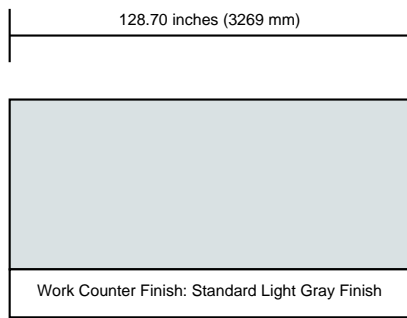

Front View

Drawing Not To Scale

Top View

<b>Notes:</b>	
New Color Concept Effective 10/1/2022	
<b>Date</b>	4/25/2026
<b>Customer</b>	
<b>Model</b>	115-2114X
<i>Kardex Megamat 115/120/125 VCM Vertical Carousel</i>	