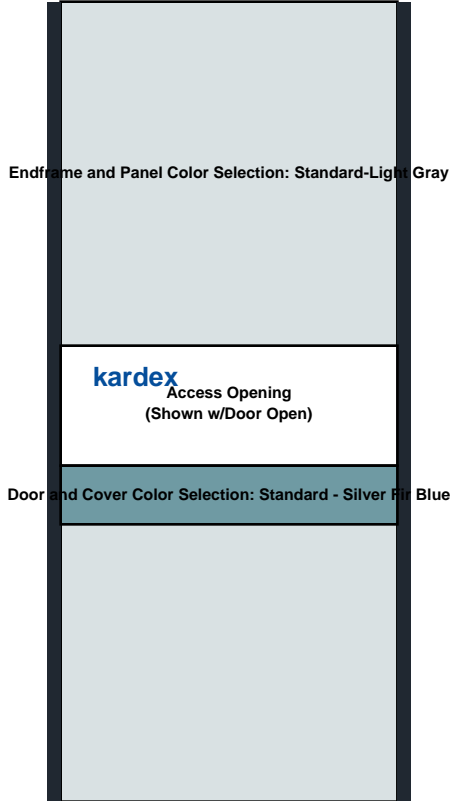

169.30 inches (4300 mm)

Endframe and Panel Color Selection: Standard-Light Gray

kardex
Access Opening
(Shown w/Door Open)

Door and Cover Color Selection: Standard - Silver Blue

Front View

Endframe and Panel Color Selection:
Standard-Light Gray

71.26 inches (1810 mm)

Work Counter Finish: Standard Light Gray Finish

Top View

36.42 inches

11.90 in. (300 mm)

Drawing Not To Scale

Notes:

New Color Concept Effective 10/1/2022