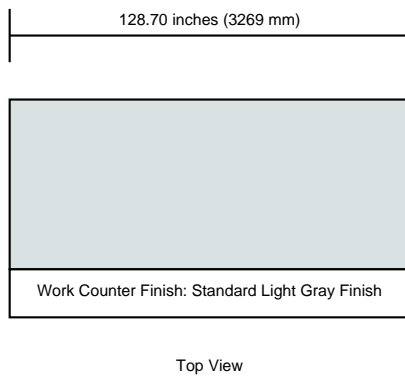

Drawing Not To Scale

Notes:

New Color Concept Effective 10/1/2022

Date 4/25/2026

Customer

Model 115-914X

*Kardex Megamat 115/120/125 VCM
Vertical Carousel*

This document contains information that is proprietary to Kardex Remstar, and the customer identified herein. Reproduction and distribution of this document is restricted for exclusive use by the named entitled. The information contained herein is subject to change without notice, and shall supersede information in similar documents produced for the above named entity.