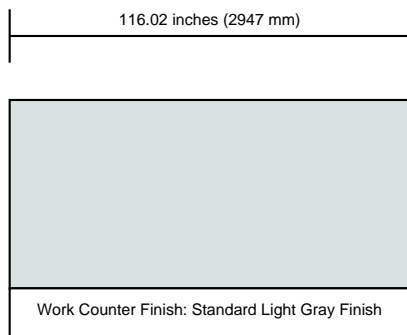

Front View

Endframe and Panel Color Selection: Standard-Light Gray

Drawing Not To Scale

Top View

36.42 inches

11.82 in. (300 mm)

Notes:

New Color Concept Effective 10/1/2022