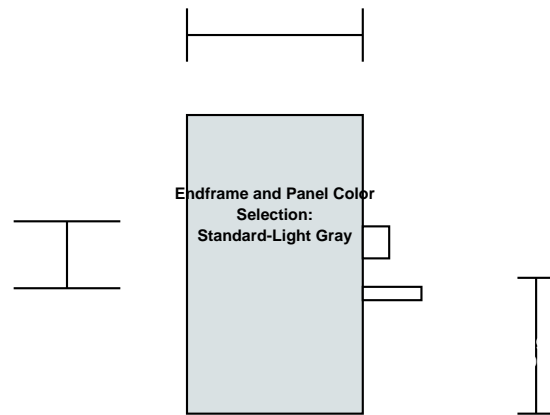

Front View

Endframe and Panel Color Selection: Standard-Light Gray

Drawing Not To Scale

Top View

36.42 inches

11.82 in. (300 mm)

Notes:

New Color Concept Effective 10/1/2022

Date 4/25/2026

Customer

Model 115-914W

*Kardex Megamat 115/120/125 VCM
Vertical Carousel*

This document contains information that is proprietary to Kardex Remstar, and the customer identified herein. Reproduction and distribution of this document is restricted for exclusive use by the named entitled. The information contained herein is subject to change without notice, and shall supersede information in similar documents produced for the above named entity.