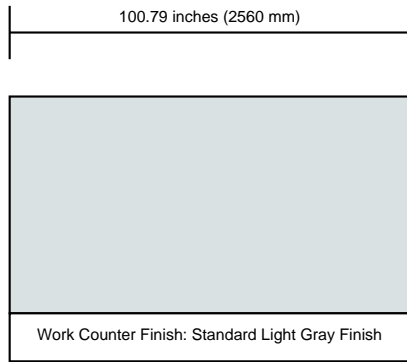

Front View

Top View

Drawing Not To Scale

<b>Notes:</b>	
New Color Concept Effective 10/1/2022	
<b>Date</b>	4/25/2026
<b>Customer</b>	
<b>Model</b>	115-914S
<i>Kardex Megamat 115/120/125 VCM Vertical Carousel</i>	