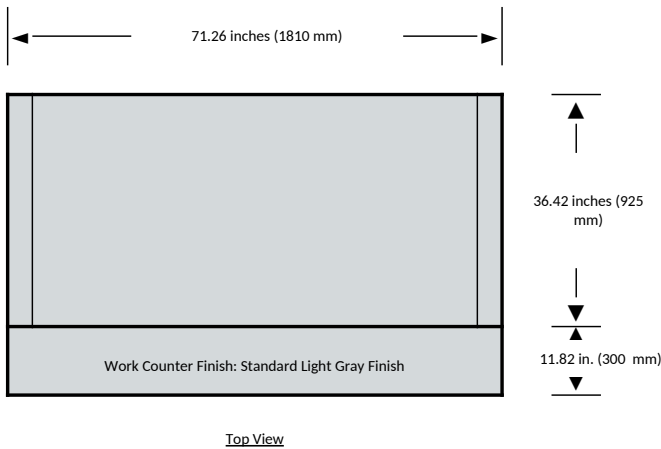

Show Access Opening With Door Closed

Drawing Not To Scale

<b>Notes:</b>	
New Color Concept Effective 10/1/2022	
<b>Date</b>	4/25/2026
<b>Customer</b>	
<b>Model</b>	115-914N
<b>Kardex Megamat 115/120/125 VCM Vertical Carousel</b>	