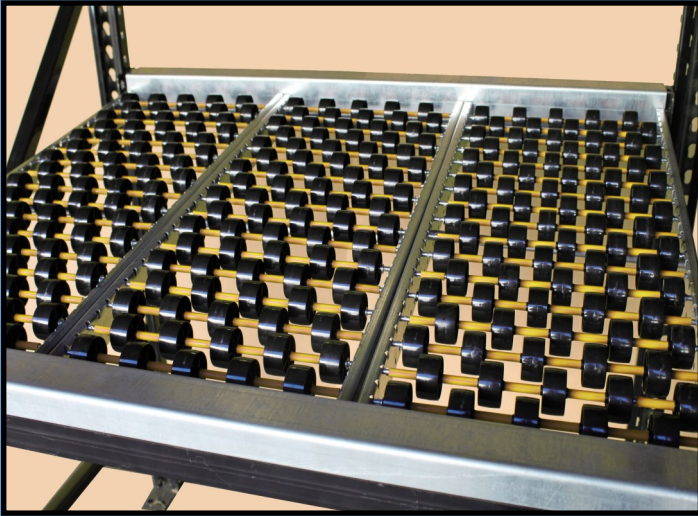

Southwest Solutions Group, Inc.

The single source for carton flow

Beamdeck

- Skatewheel wheelbed style
- Great for multiple size cartons
- Large 1.9" diameter wheels
- 50 lb. per foot load capacity
- Easy installation—hangers drop on beams, tracks drop on hangers

Beamtrack

- Full width roller conveyor style
- Heavy Duty aluminum rollers with steel axles
- Straight or knuckled
- Low profile—installs between pallet rack beams

Carton Flow Rack

- Cost Effective
- Knocked down or welded shelves
- Roller tracks and full length guides
- Can be installed in pallet rack uprights