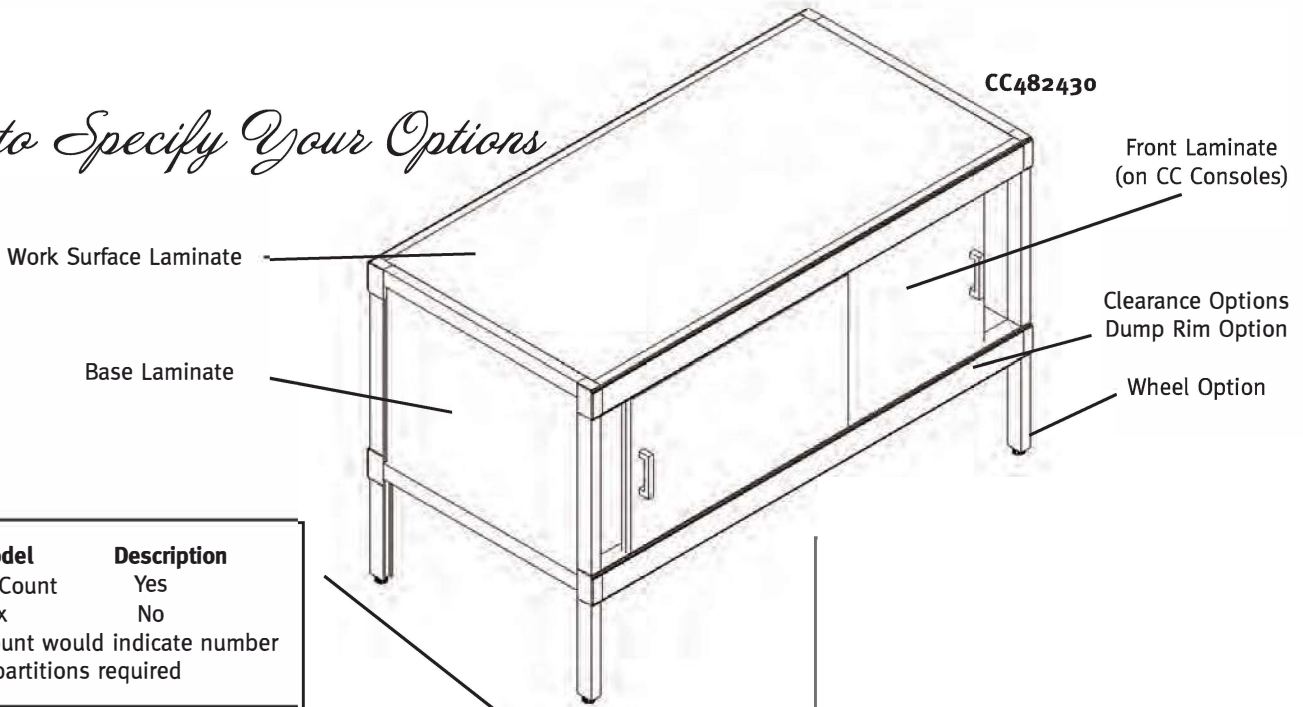

### How to Specify Your Options

Model	Description
V+ Count	Yes
x	No

\*Count would indicate number of partitions required

Model	Description
L	Laminate
A	ABS
S	Stainless Steel

- Console Type**
- CT = Basic Console
  - CH = Console w/Half-Depth Shelf
  - CS = Console w/Full-Depth Shelf
  - CC = Cabinet Console
  - Cx = Centered Modesty