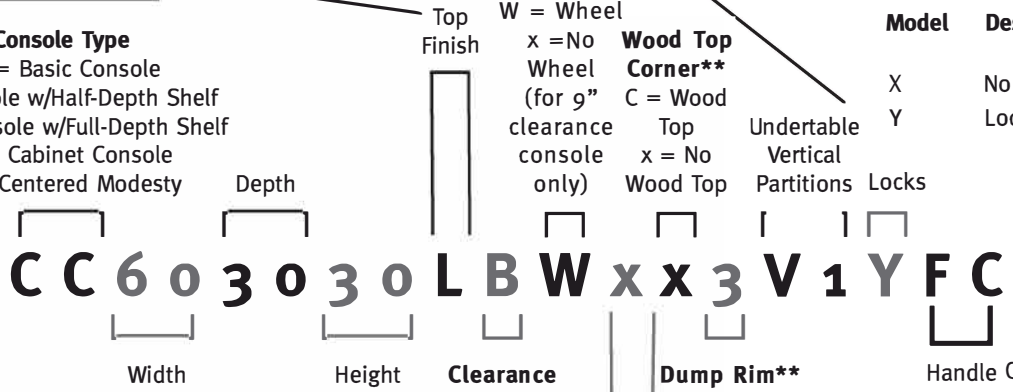

### How to Specify Your Options

Model	Description
V+ Count	Yes
x	No

\*Count would indicate number of partitions required

Model	Description
L	Laminate
A	ABS
S	Stainless Steel

- Console Type**
- CT = Basic Console
  - CH = Console w/Half-Depth Shelf
  - CS = Console w/Full-Depth Shelf
  - CC = Cabinet Console
  - Cx = Centered Modesty

- Accepts Wheels**
- W = Wheel
  - x = No Wheel (for 9" clearance console only)
- Wood Top Corner\*\***
- C = Wood Top
  - x = No Wood Top
- Undertable Vertical Partitions**
- Locks

**Locks**

Model	Description
X	No locks
Y	Locks