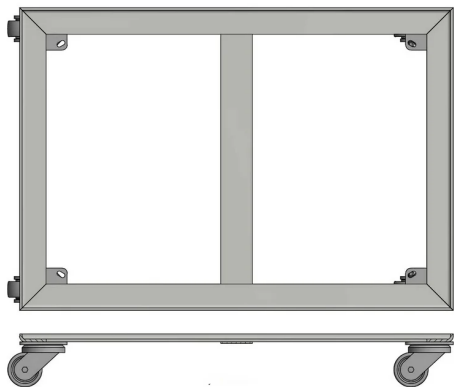

Flat File Dolly Specification Sheet

SMS-04-V53-FFD

This portable dolly storage made to accommodate flat file cabinets that stack on top of each other to keep organized include many features. Among them are:

Construction: All welded steel construction with casters welded to the frame to ensure durable free-flowing movement that lasts

Dolly Capacity: Dolly able to support up to 2,000 lbs in weight capacity, but heavier dollies are available upon request

Sizes: Dolly dimensions vary depending on user cabinet size. Custom sizes available. Dollies crafted to the exact size of your cabinet plus a 1/4".

Casters: Four swivel non-marking phenolic casters 4" high with 3.25" diameter wheels able to support 600 lbs. each. Two casters include brakes which help ensure safe transportability. Dollies that measure 72" and longer come with six swivel casters (two with brakes)

Finishes: Available in several powder-coat finishes that provide an attractive look

Warranty: One-year manufacturer's limited warranty

StoreMoreStore.com

StoreMoreStore.com | 855-786-7667 | sales@storemorestore.com