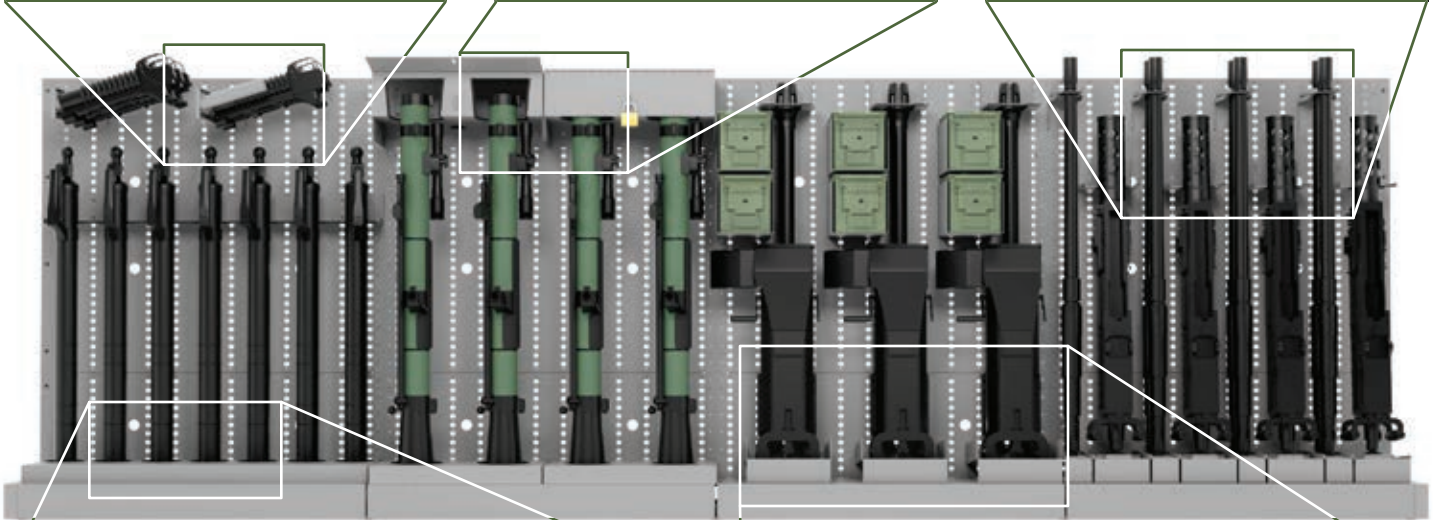

M203 LAUNCHER PEGS

CARL GUSTAF STORAGE

M2 STORAGE