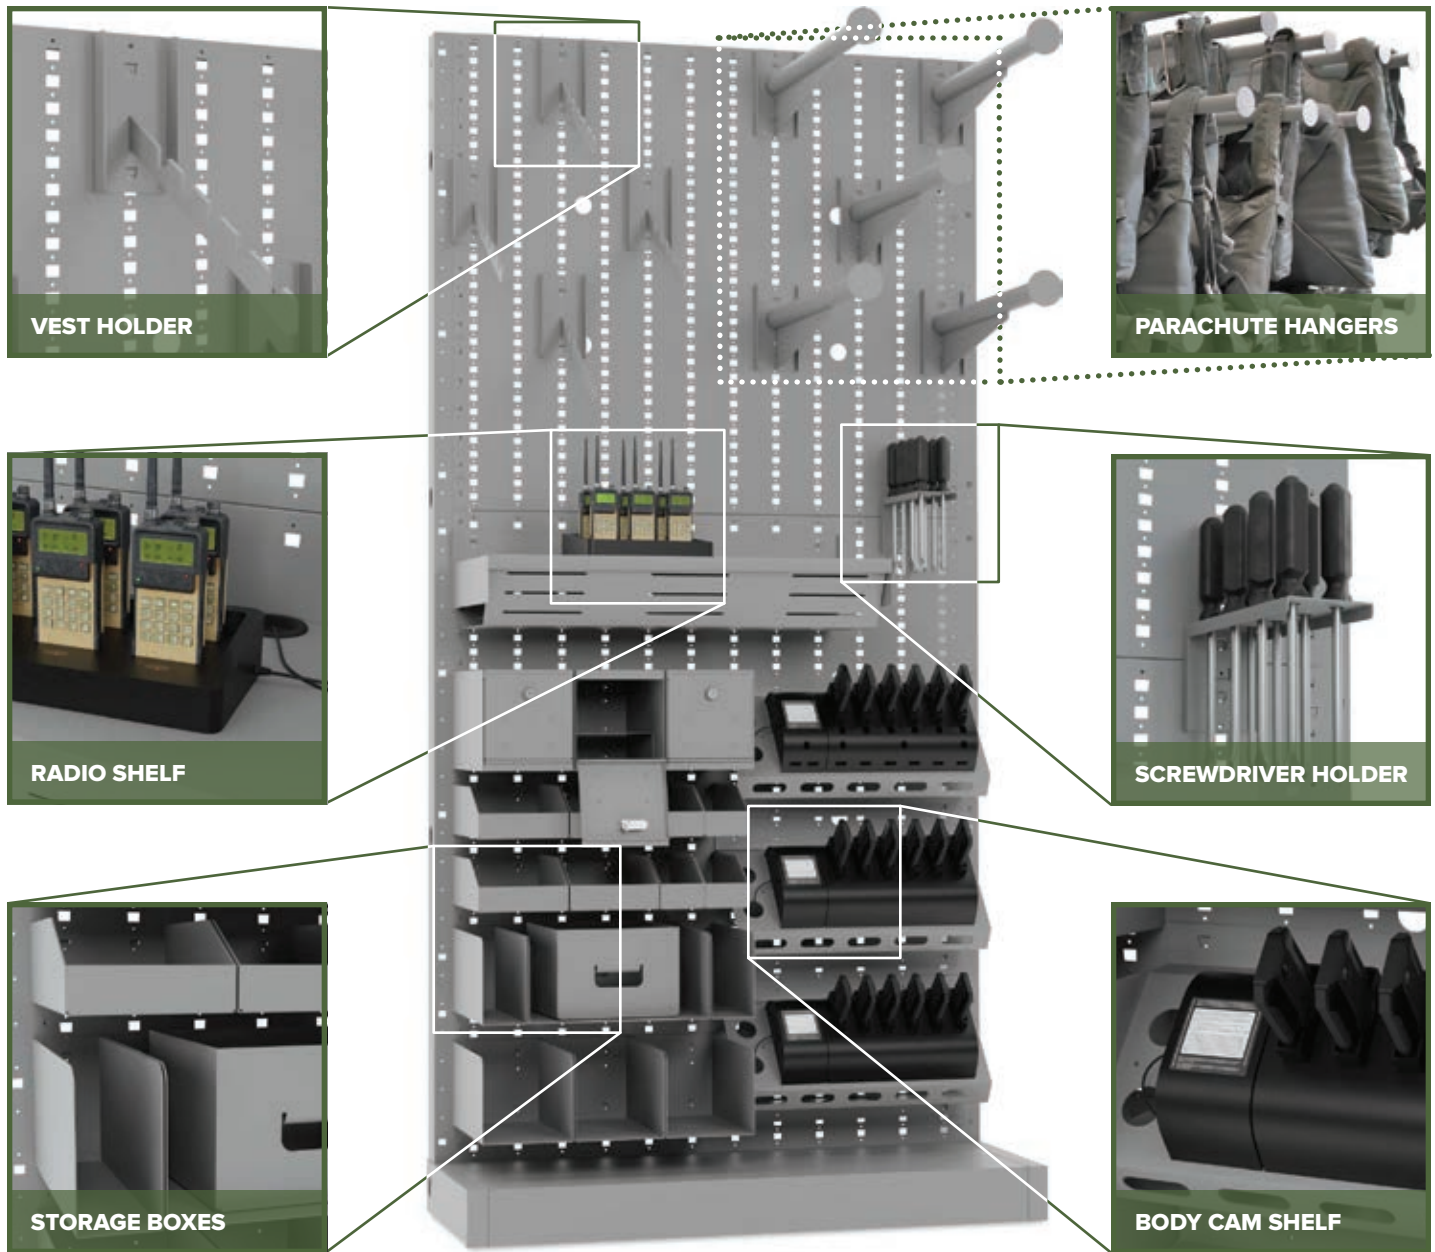

Miscellaneous Storage

Miscellaneous Storage

Part No.	Component Description
SSG-050-93003	3" Magazine & Parts Box
SSG-050-93006	6" Magazine & Parts Box
SSG-050-93113	3" Open Storage Box
SSG-050-93116	6" Open Storage Box
SSG-050-93117	12" Open Storage Box
SSG-050-92946	6" Lockable Storage Box

Part No.	Component Description
SSG-050-93119	Vest Holder
SSG-050-93090	Parachute Hanger Bar
SSG-050-93079	Chain/Leg Iron Storage Box
SSG-050-93078	Screwdriver Holder—8 Capacity
SSG-999-93119	Radio Shelf
SSG-999-93123	Lower Cradle for Radio Shelf
SSG-050-92940	Body Cam Shelf