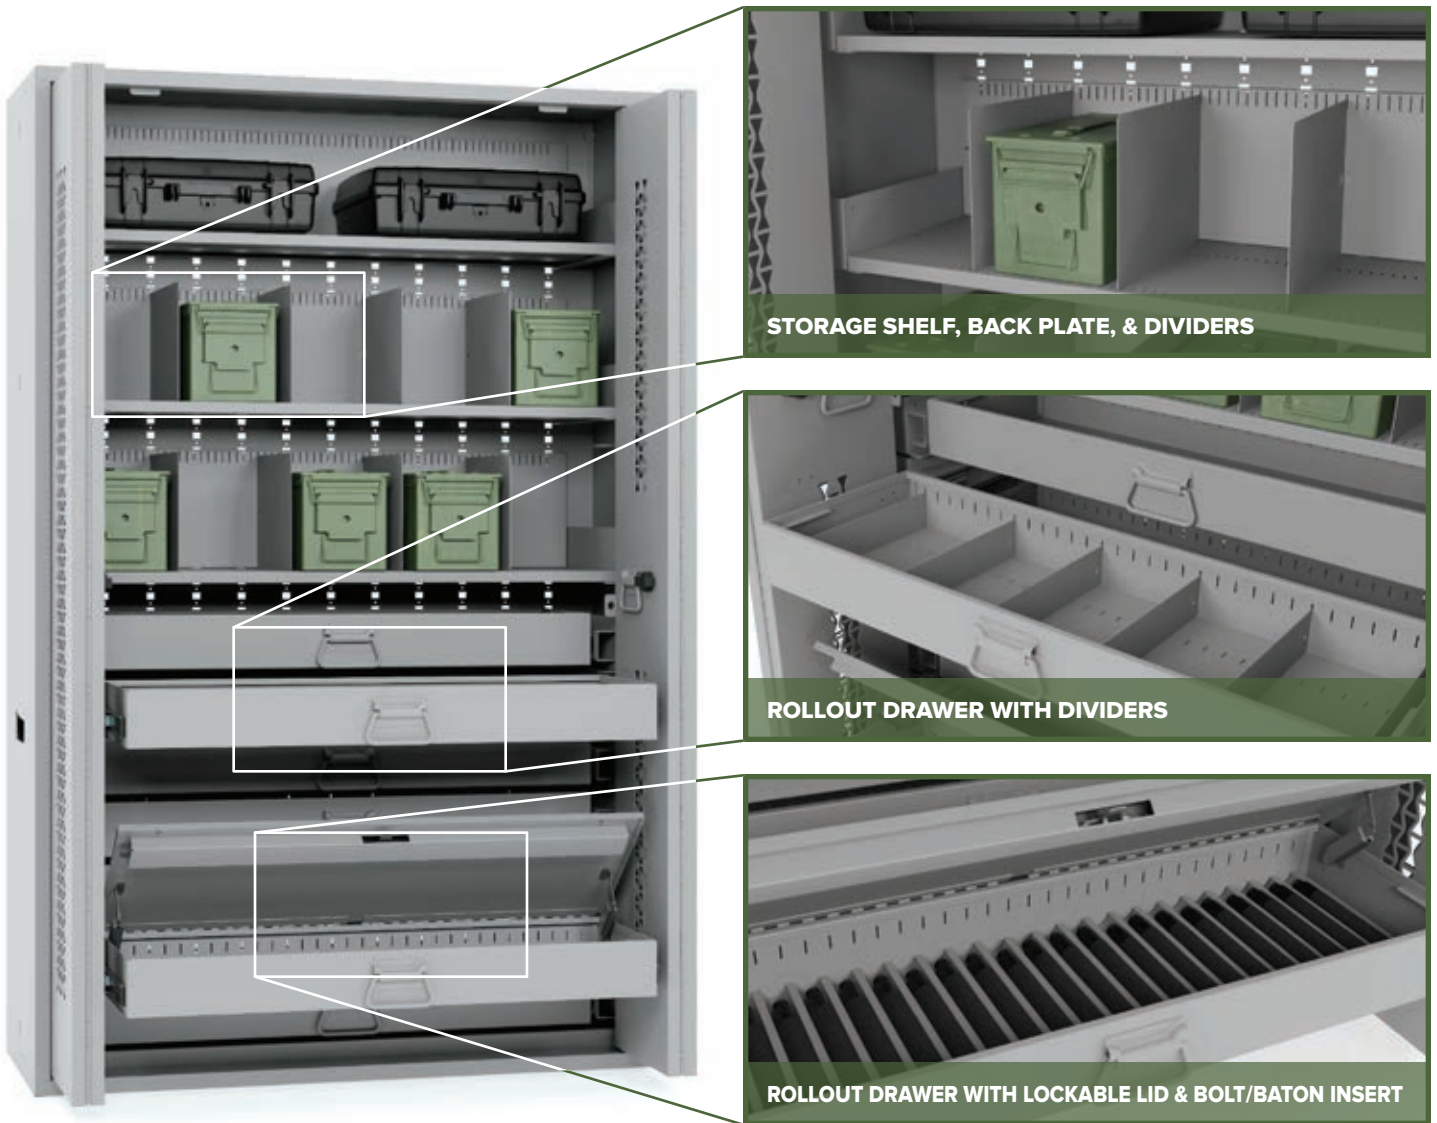

## Long Gun Component List

Part No.	Component Description	Part No.	Component Description
SSG-050-92301	Stock Shelf—1 Capacity	SSG-050-92504	Barrel Saddle—High Density 4 Capacity
SSG-050-92306	Stock Shelf—6 Capacity	SSG-050-92514	Barrel Saddle—4 Capacity (6 Space)
SSG-050-92310	Stock Shelf—10 Capacity	SSG-050-93161	Seismic Extended Barrel Saddle—1 Capacity— 5.5" Depth
SSG-050-92312	Stock Shelf—12 Capacity	SSG-050-92701	Barrel Saddle—1 Capacity—7" Depth
SSG-050-92401	Stock Saddle—1 Capacity	SSG-050-92711	Grip-Flex Barrel Saddle—1 Capacity—7" Depth
SSG-050-92404	Stock Saddle—High Density 4 Capacity	SSG-050-92720	Double-Wide Saddle—1 Capacity (2 Space)
SSG-050-92414	Stock Saddle—4 Capacity (6 Space)	SSG-050-92725	Extra Wide Saddle—1 Capacity (3 Space)
SSG-050-92381	Steyr Stock Saddle—1 Capacity	SSG-050-93152	Seismic Barrel Saddle—1 Capacity—7" Depth
SSG-050-92460	Grip-Flex Spare Barrell Saddle—2 Capacity	SSG-050-93154	Double-Wide Seismic Barrel Saddle—1 Capacity
SSG-050-92500	Reversible Barrel Saddle	SSG-050-92800	Horizontal Mount—1 Capacity
SSG-050-92703	Pad-Lockable Carbine Barrel Saddle	SSG-050-92802	Horizontal Mount—2 Capacity
SSG-999-13157	Pad-Lockable Shotgun/Rifle Barrel Saddle	SSG-050-92803	Horizontal Mount—3 Capacity
SSG-050-92501	Barrel Saddle—1 Capacity—5.5" Depth	SSG-050-92804	High-Density Horizontal Mount—4 Capacity
SSG-050-92502	Extended Barrel Saddle— 1 Capacity—5.5" Depth		

# Bi-Fold Exclusive

STORAGE SHELF, BACK PLATE, & DIVIDERS

ROLLOUT DRAWER WITH DIVIDERS

ROLLOUT DRAWER WITH LOCKABLE LID & BOLT/BATON INSERT