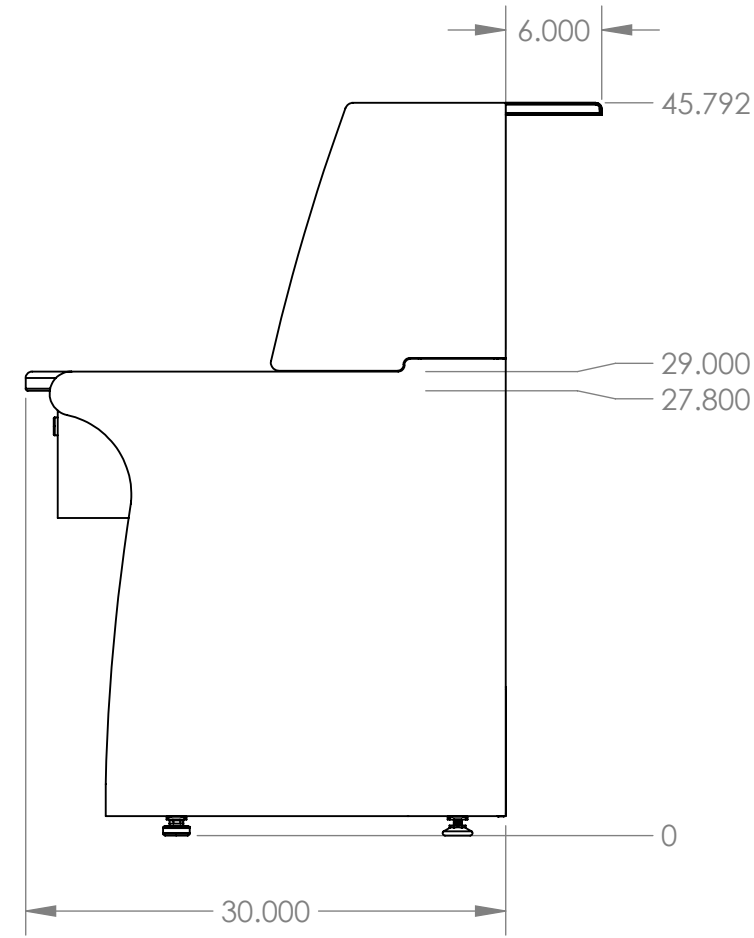

# Portable Security Desk Specification Sheet

## SMS-03-V133-SCA4830

ITEM NO.	DESCRIPTION	QTY.
1	BASE UNIT - 48" X 30" X 16" - CUSTOM TIER 1 - 6" EXTENDED TOP CAP	1
2	BASE UNIT REAR PANEL KIT 48"W - LAMINATED STEEL - INSIDE SECURING	1
3	DECORATIVE END PANEL 30" TIER 1 - LH KIT - MANUFACTURED	1
4	DECORATIVE END PANEL 30" TIER 1 - RH KIT - MANUFACTURED	1
5	DISPLAY WALL REAR PANEL KIT 48"W X 16"H - LAMINATED STEEL - INSIDE SECURING	1
ⓑ 6	BASE FRAME FRONT PANEL KIT - 48" BASE UNIT	1
ⓑ 7	FRAME MOUNTED CPU SWING	1
ⓑ 8	DRAWER	1