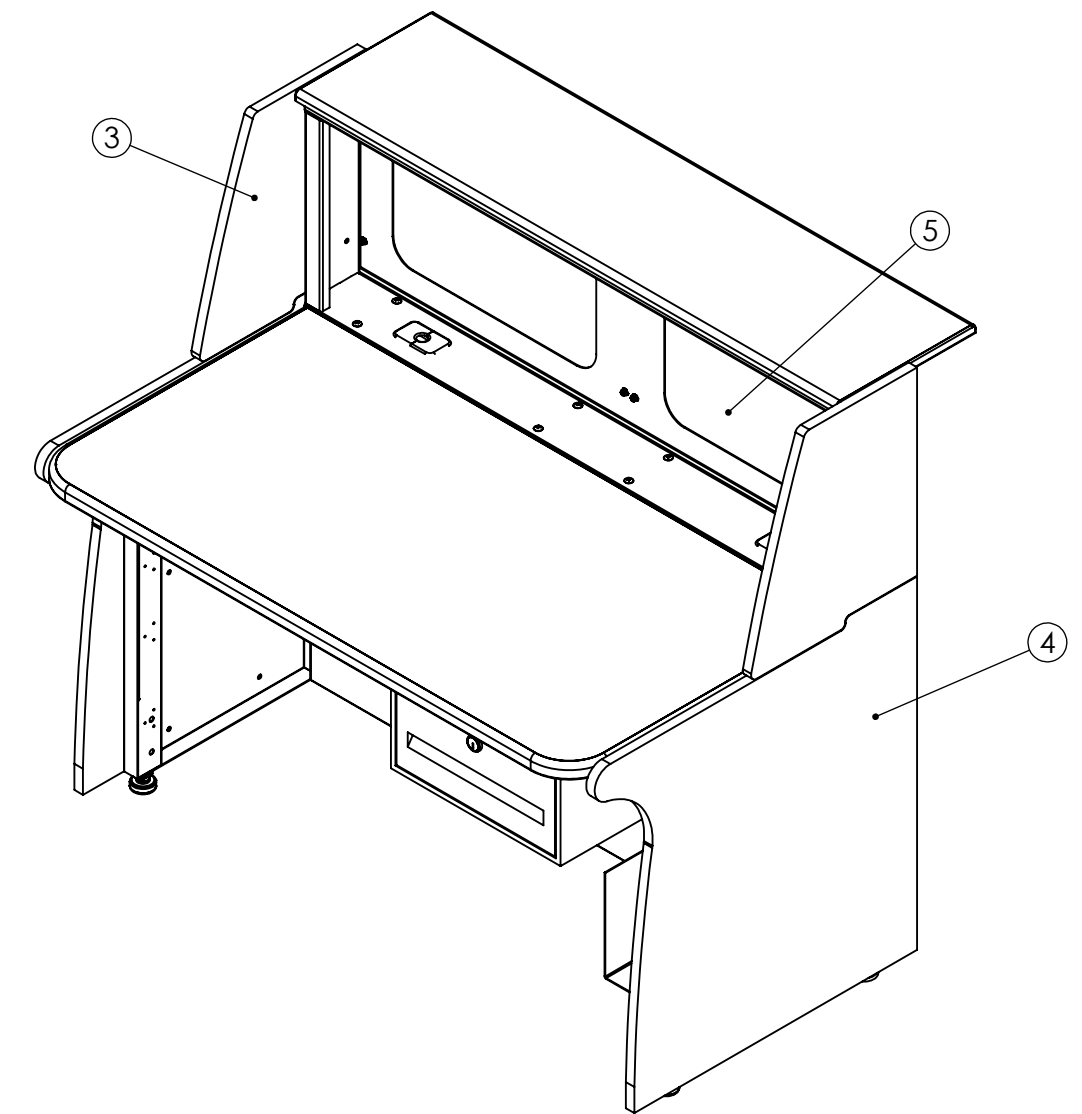

# Portable Security Desk Specification Sheet

## SMS-03-V133-SCA4830

ITEM NO.	DESCRIPTION	QTY.
1	BASE UNIT - 48" X 30" X 16" - CUSTOM TIER 1 - 6" EXTENDED TOP CAP	1
2	BASE UNIT REAR PANEL KIT 48"W - LAMINATED STEEL - INSIDE SECURING	1
3	DECORATIVE END PANEL 30" TIER 1 - LH KIT - MANUFACTURED	1
4	DECORATIVE END PANEL 30" TIER 1 - RH KIT - MANUFACTURED	1
5	DISPLAY WALL REAR PANEL KIT 48"W X 16"H - LAMINATED STEEL - INSIDE SECURING	1
ⓑ 6	BASE FRAME FRONT PANEL KIT - 48" BASE UNIT	1
ⓑ 7	FRAME MOUNTED CPU SWING	1
ⓑ 8	DRAWER	1