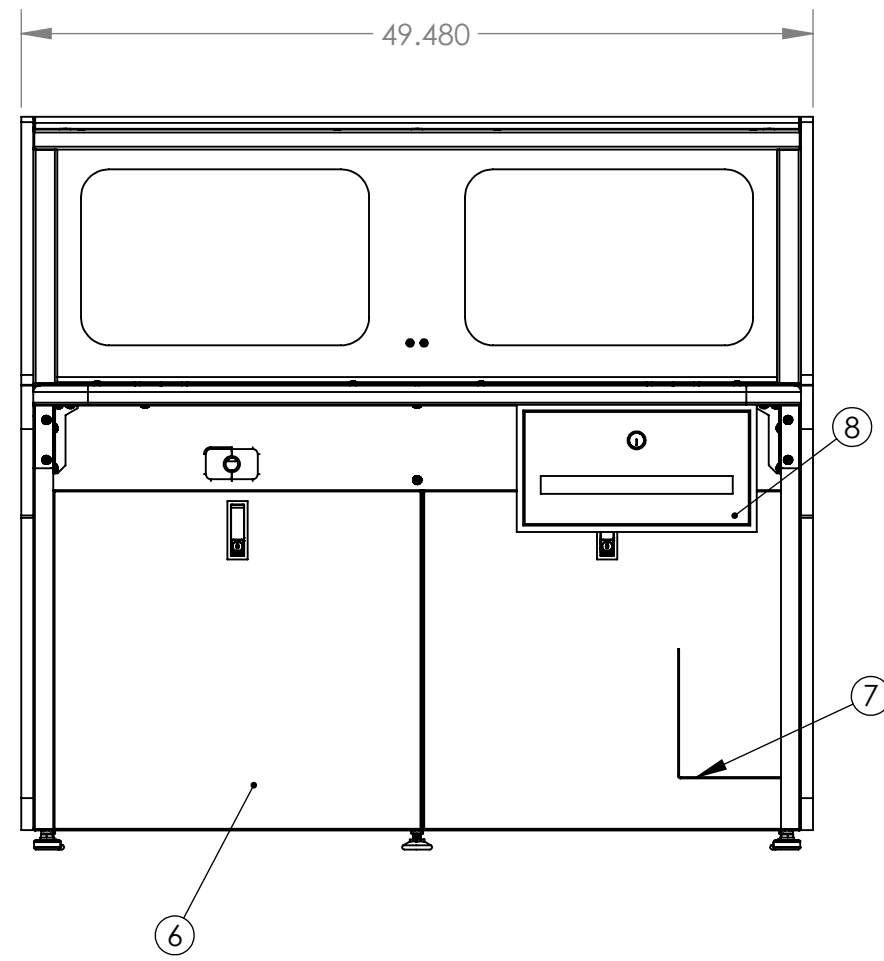

# Portable Security Desk Specification Sheet

## SMS-03-V133-SCA4830

ITEM NO.	DESCRIPTION	QTY.
1	BASE UNIT - 48" X 30" X 16" - CUSTOM TIER 1 - 6" EXTENDED TOP CAP	1
2	BASE UNIT REAR PANEL KIT 48"W - LAMINATED STEEL - INSIDE SECURING	1
3	DECORATIVE END PANEL 30" TIER 1 - LH KIT - MANUFACTURED	1
4	DECORATIVE END PANEL 30" TIER 1 - RH KIT - MANUFACTURED	1
5	DISPLAY WALL REAR PANEL KIT 48"W X 16"H - LAMINATED STEEL - INSIDE SECURING	1
ⓑ 6	BASE FRAME FRONT PANEL KIT - 48" BASE UNIT	1
ⓑ 7	FRAME MOUNTED CPU SWING	1
ⓑ 8	DRAWER	1