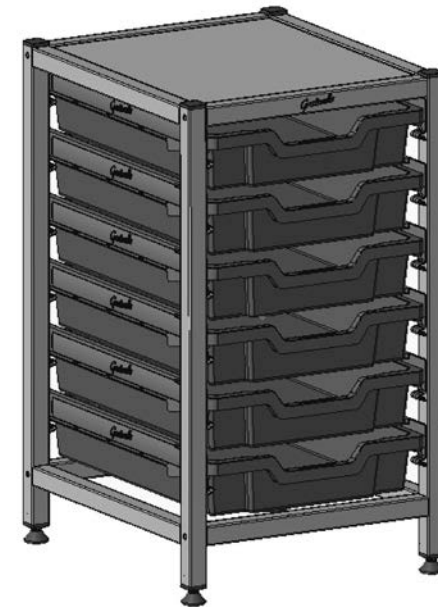

# TEACHERS CART

Low single unit

H715 x W372 x D420

	<b>DYTL144</b> (silver)
OR	
	<b>DYTL132</b> (powder blue)