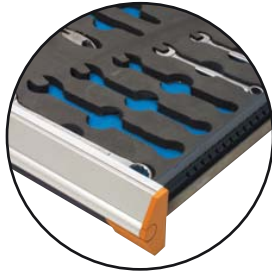

## Advantages

The integrated Lock-In mechanism is easily activated with one hand (right or left).

The full-width ergonomic handle ensures a smooth and comfortable motion when opening the drawer.

A variety of drawer accessories are available, such as : partitions, dividers, plastic bins, protective foam, etc.