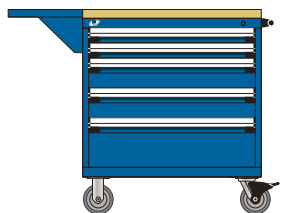

Width x Depth

Index	Page(s)
"R" Heavy-Duty Mobile Cabinet	30 - 31
Proposals	32 - 35
Accessories	36 - 38
Components	39 - 42
Smart Compact Mobile "L" Cabinet	43
Proposals	44 - 45
Accessories	46 - 47
Components	48 - 49