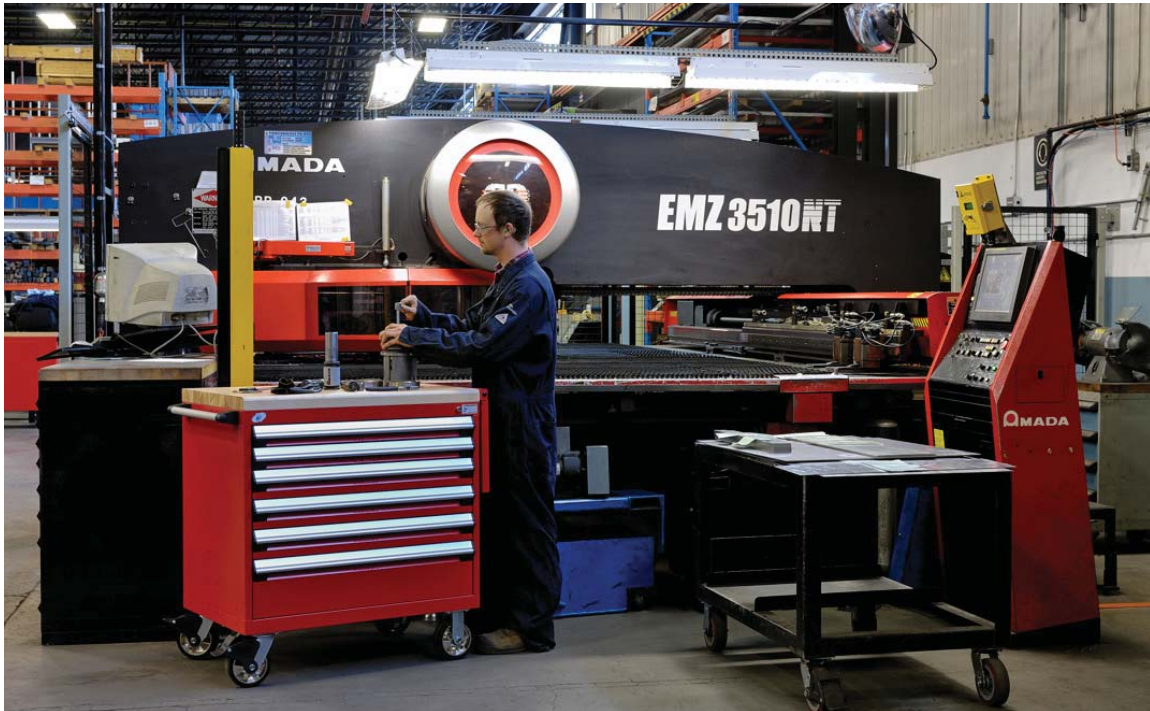

### "R" MOBILE CABINET

R5XHD-3001

The "R" mobile cabinet is one of the safest on the market. The Lock-In mechanism is activated with one hand, leaving the other free. All of this, thanks to a simple upwards tilting of the ergonomic drawer handle.