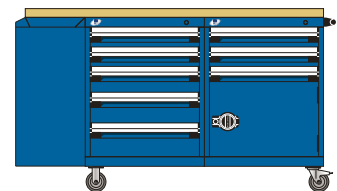

Width x Depth

Index	Page(s)
"R" Heavy-Duty Mobile Cabinet	30 - 31
Proposals	32 - 35
Accessories	36 - 38
Components	39 - 42
Smart Compact Mobile "L" Cabinet	43
Proposals	44 - 45
Accessories	46 - 47
Components	48 - 49