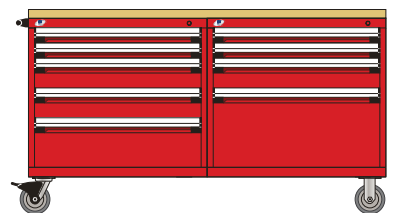

Width x Depth

Index	Page(s)
"R" Heavy-Duty Mobile Cabinet	30 - 31
Proposals	32 - 35
Accessories	36 - 38
Components	39 - 42
Smart Compact Mobile "L" Cabinet	43
Proposals	44 - 45
Accessories	46 - 47
Components	48 - 49