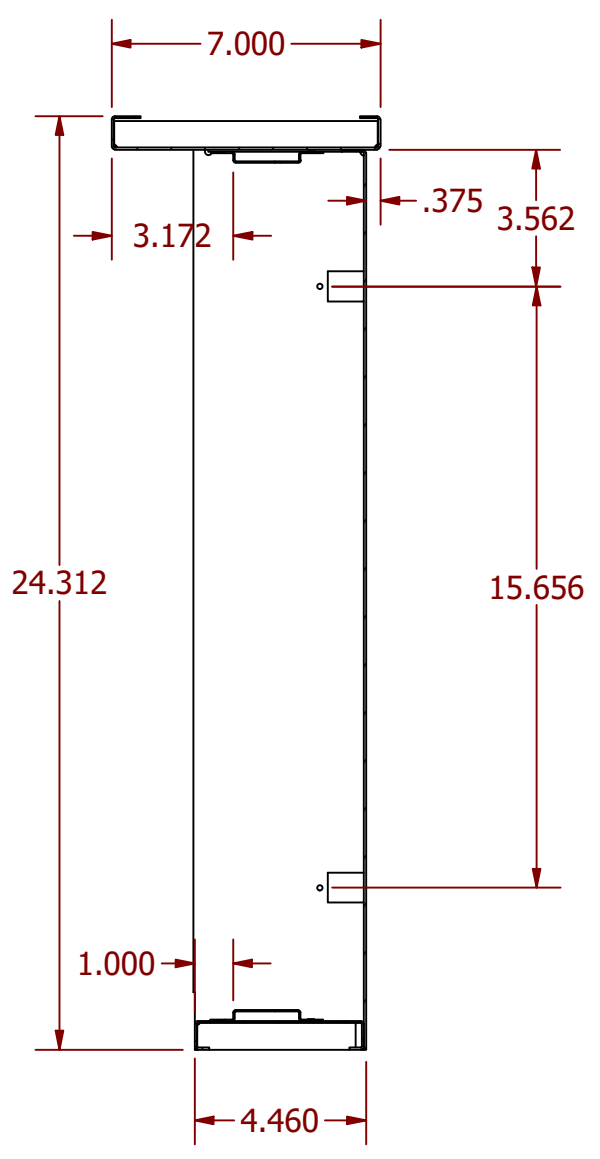

SECTION B-B

DRAWER BACK DWG. #4435

TOP VIEW

SECTION A-A