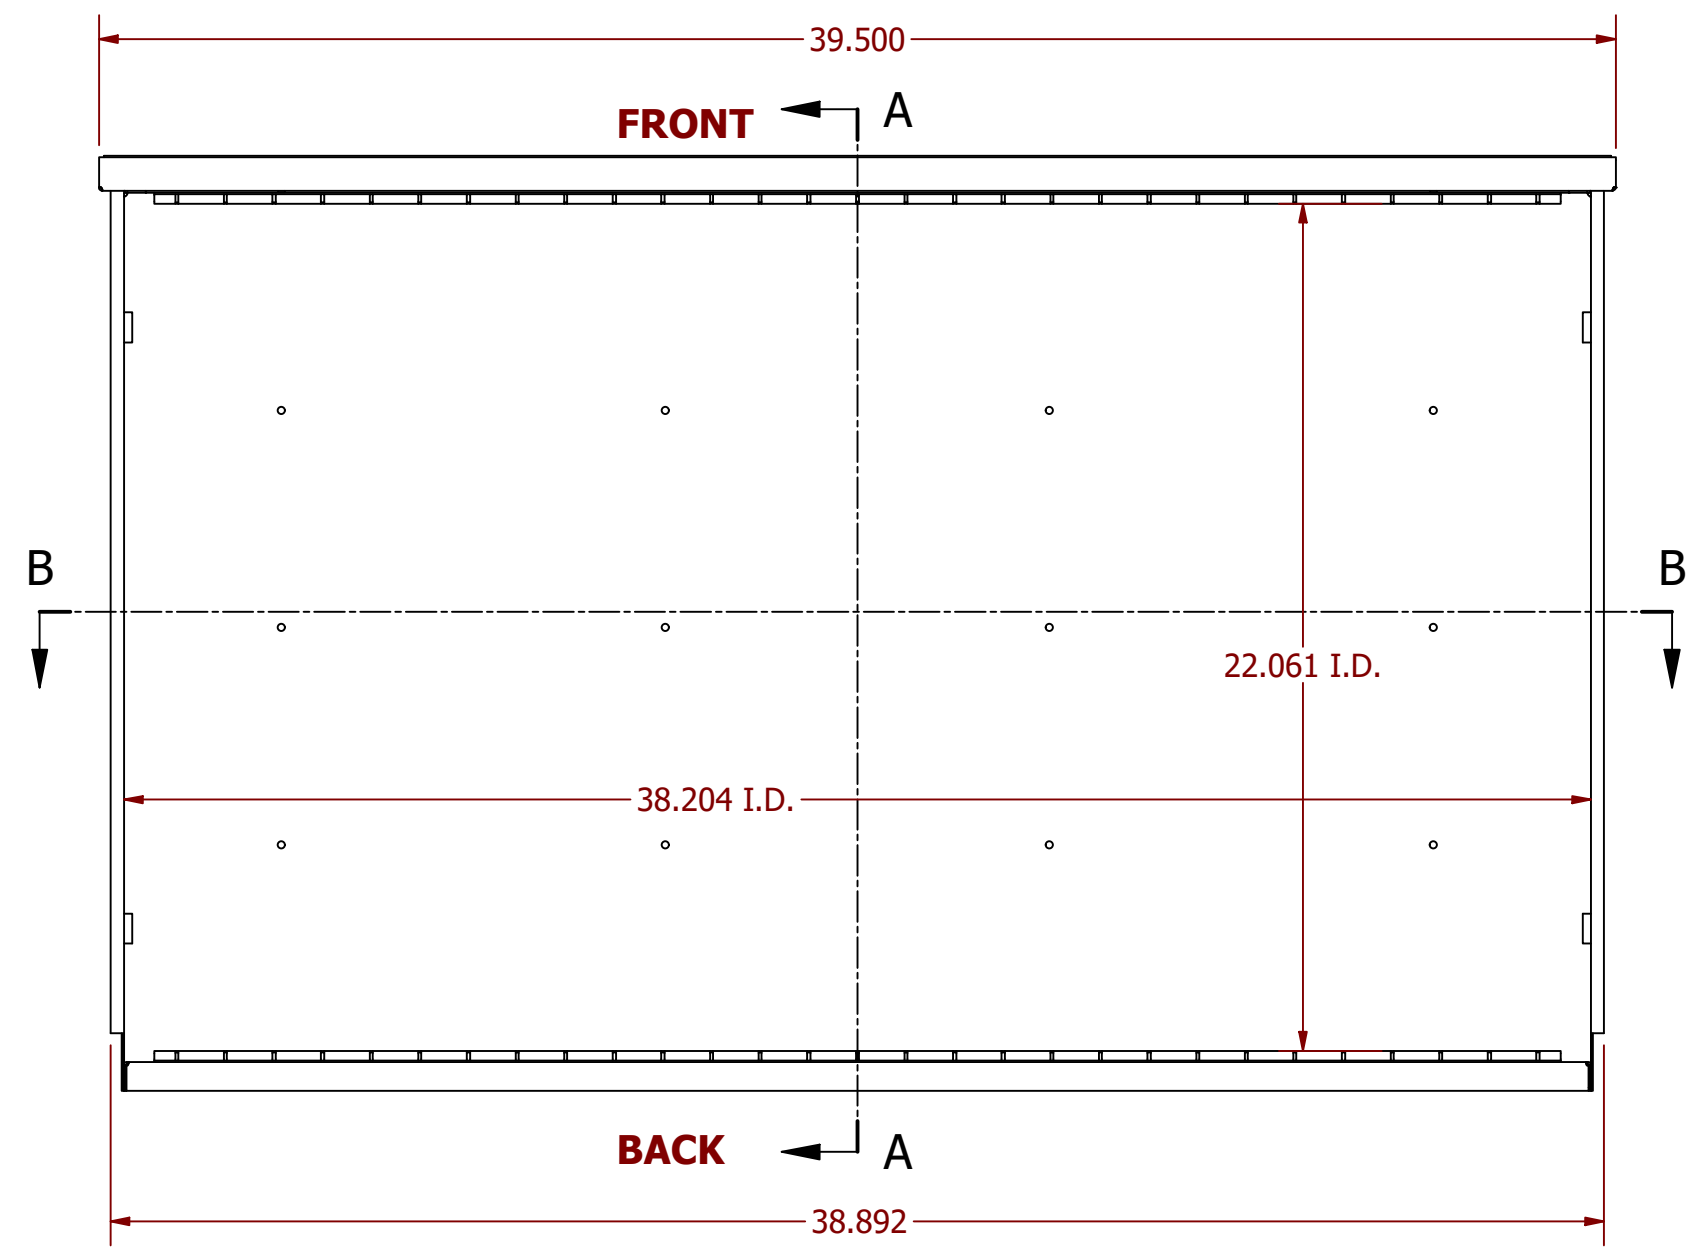

SECTION B-B

DRAWER BACK DWG. #4435

TOP VIEW

SECTION A-A