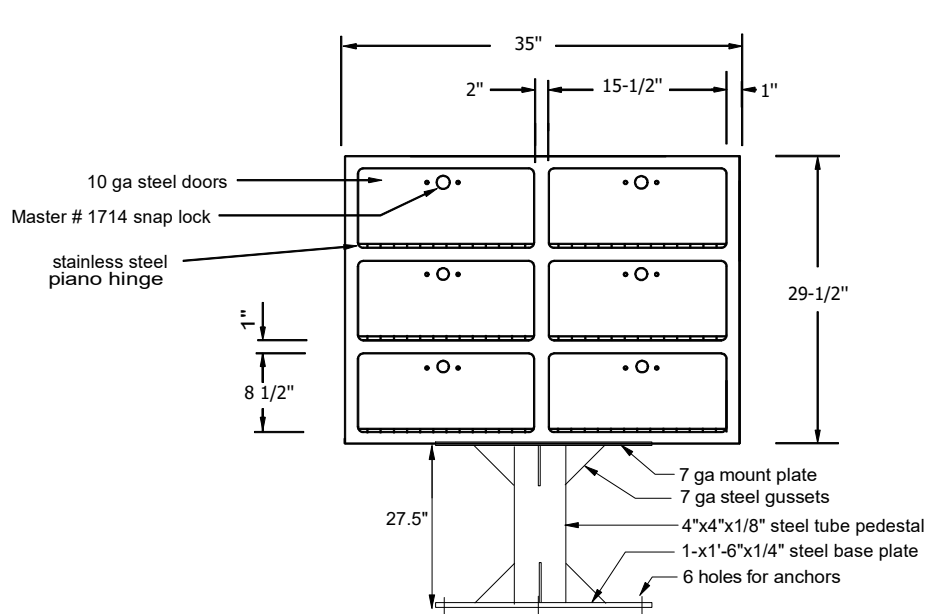

**HEAVY DUTY TIP OUT
OUT DOOR
PISTOL LOCKER**

Zinc Plate
Powder Coat Finish

Color Choice: _____