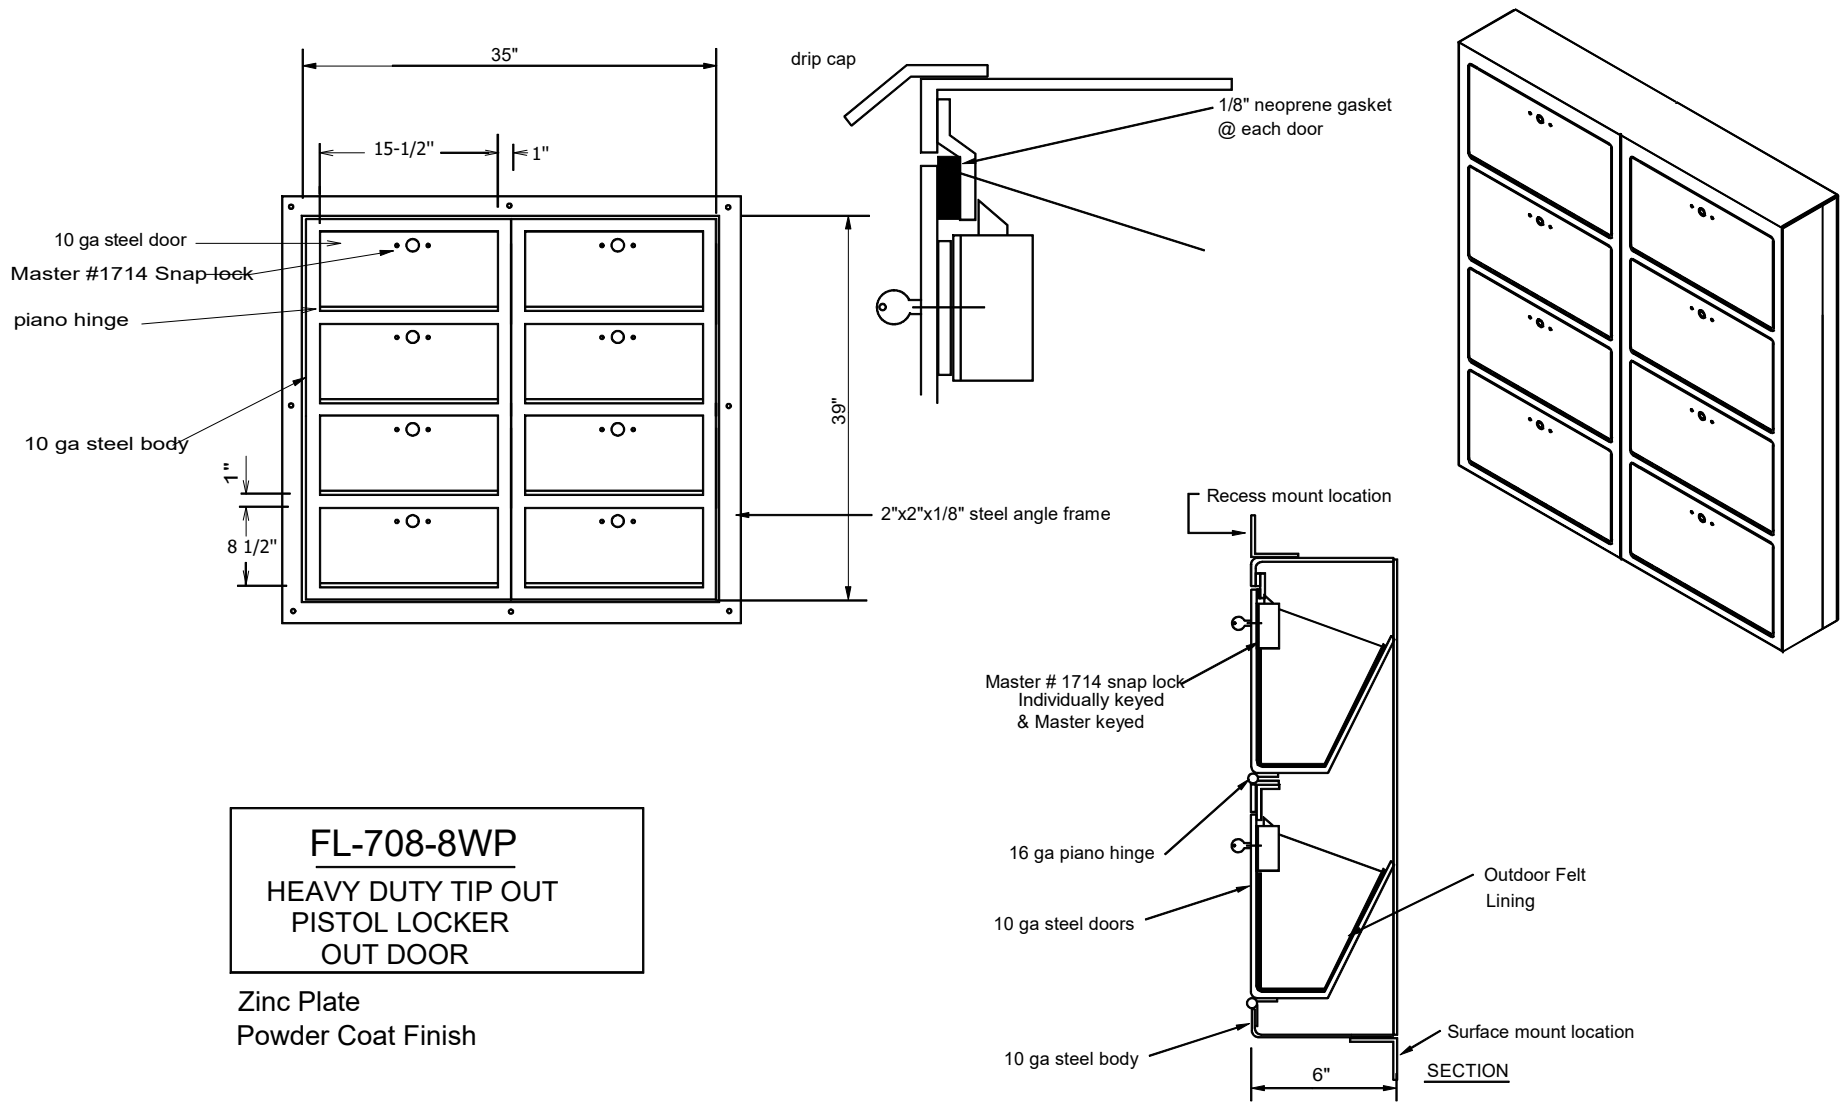

FL-708-8WP
HEAVY DUTY TIP OUT
PISTOL LOCKER
OUT DOOR

Zinc Plate
Powder Coat Finish