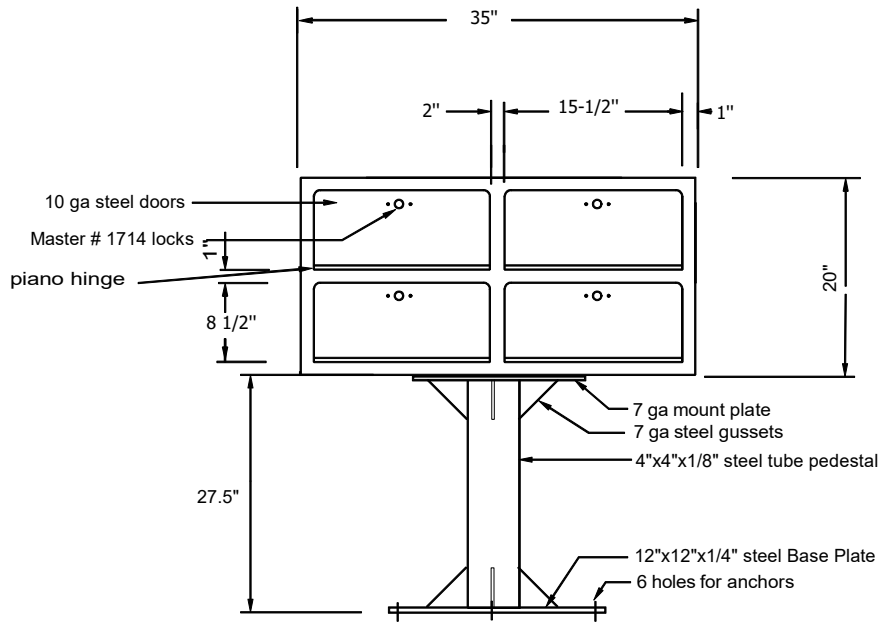

(PEDESTAL MOUNT OPTION SHOWN)