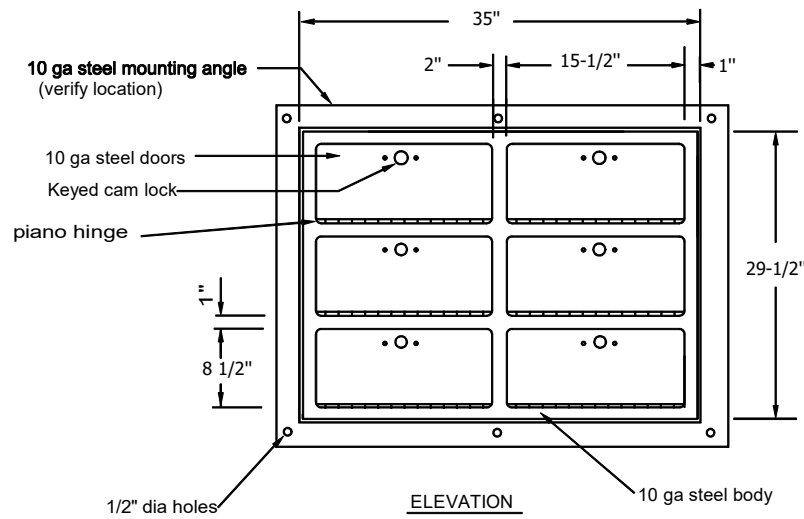

FL-708-6 -WP
HEAVY DUTY TIP OUT
OUT DOOR
PISTOL LOCKER

Zinc Plate
Powder Coat Finish

Color Choice _____
Surface Mount _____
Recess Mount _____
Semi Recess Mount _____ inches recessed _____