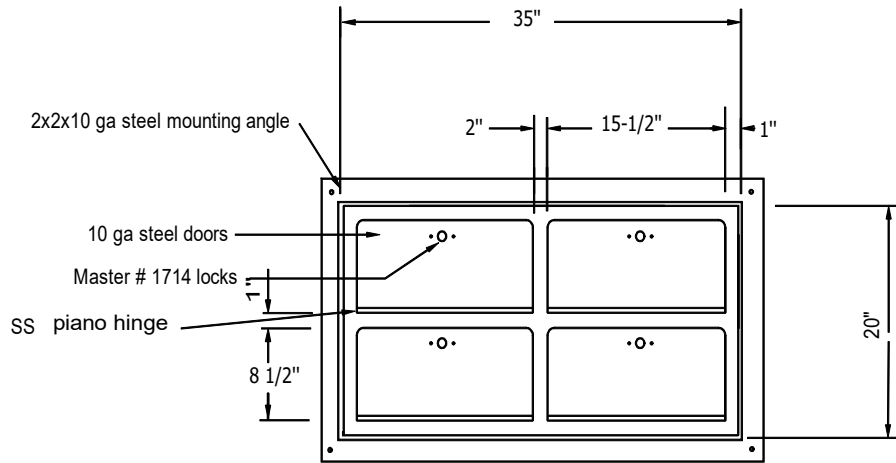

## SMS-01-V07-1-FL-708

Steel mount angle  
(recess mount location)

Master # 1714 snap lock  
Individually keyed  
& Master keyed

stainless steel  
16 ga piano hinge

10 ga steel doors

10 ga steel body

Outdoor Felt  
Lining

10 ga steel mounting angle  
(Surface Mount Location)

SECTION

Zinc Plate  
Powder Coat Finish

**FL-708-4 -WP**  
HEAVY DUTY TIP OUT  
PISTOL LOCKER  
OUT DOOR

Rough opening: 35 3/4" wide x 20 3/4" h x 6" deep