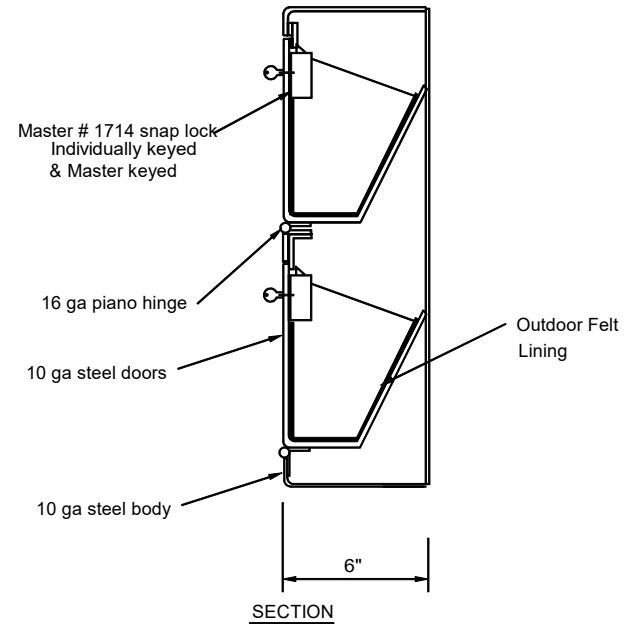

HEAVY DUTY TIP OUT
PISTOL LOCKER
OUT DOOR

Zinc Plate
Powder Coat Finish