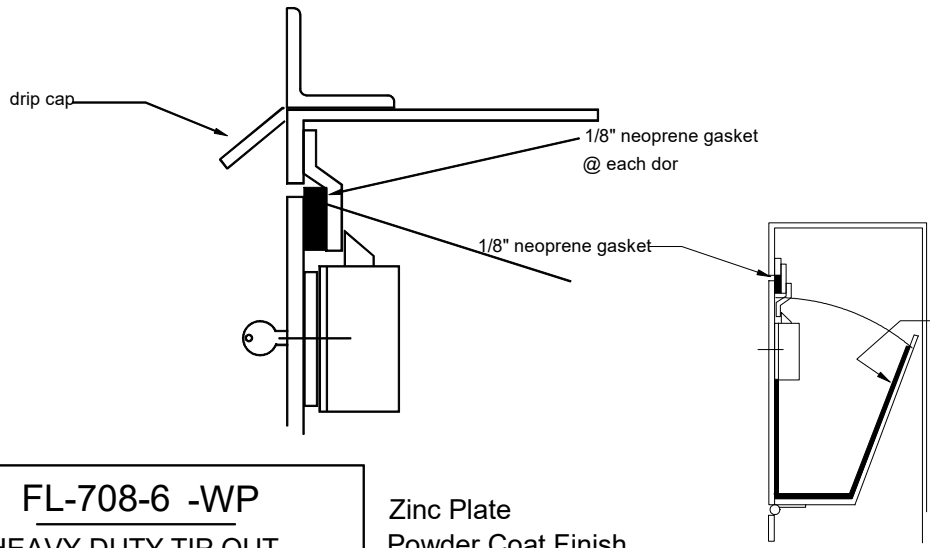

FL-708-6 -WP
HEAVY DUTY TIP OUT
OUT DOOR
PISTOL LOCKER

Zinc Plate
Powder Coat Finish

Color Choice _____
Surface Mount _____
Recess Mount _____
Semi Recess Mount _____ inches recessed _____