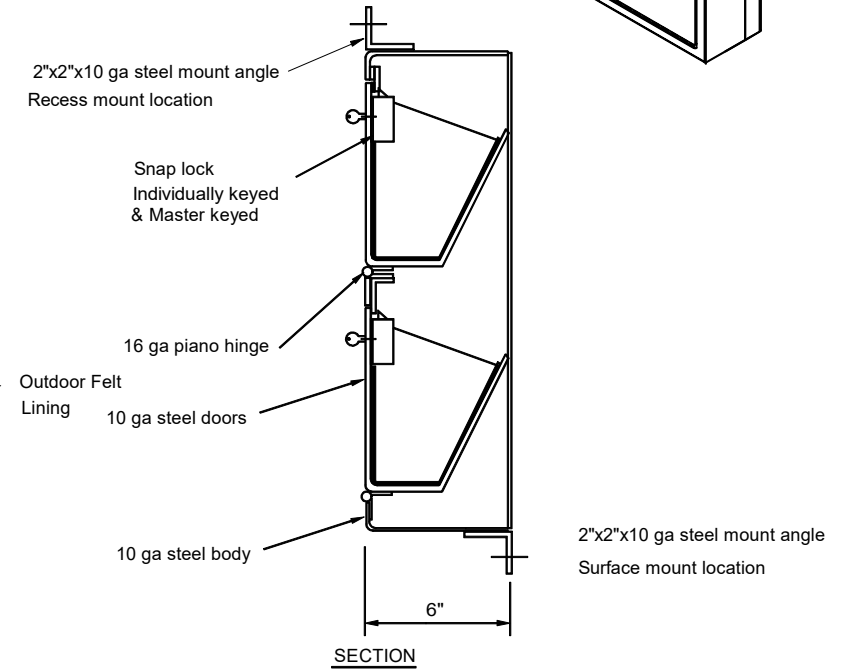

FL-708-6 -WP
HEAVY DUTY TIP OUT
OUT DOOR
PISTOL LOCKER

Zinc Plate
Powder Coat Finish

Color Choice _____
Surface Mount _____
Recess Mount _____
Semi Recess Mount _____ inches recessed _____