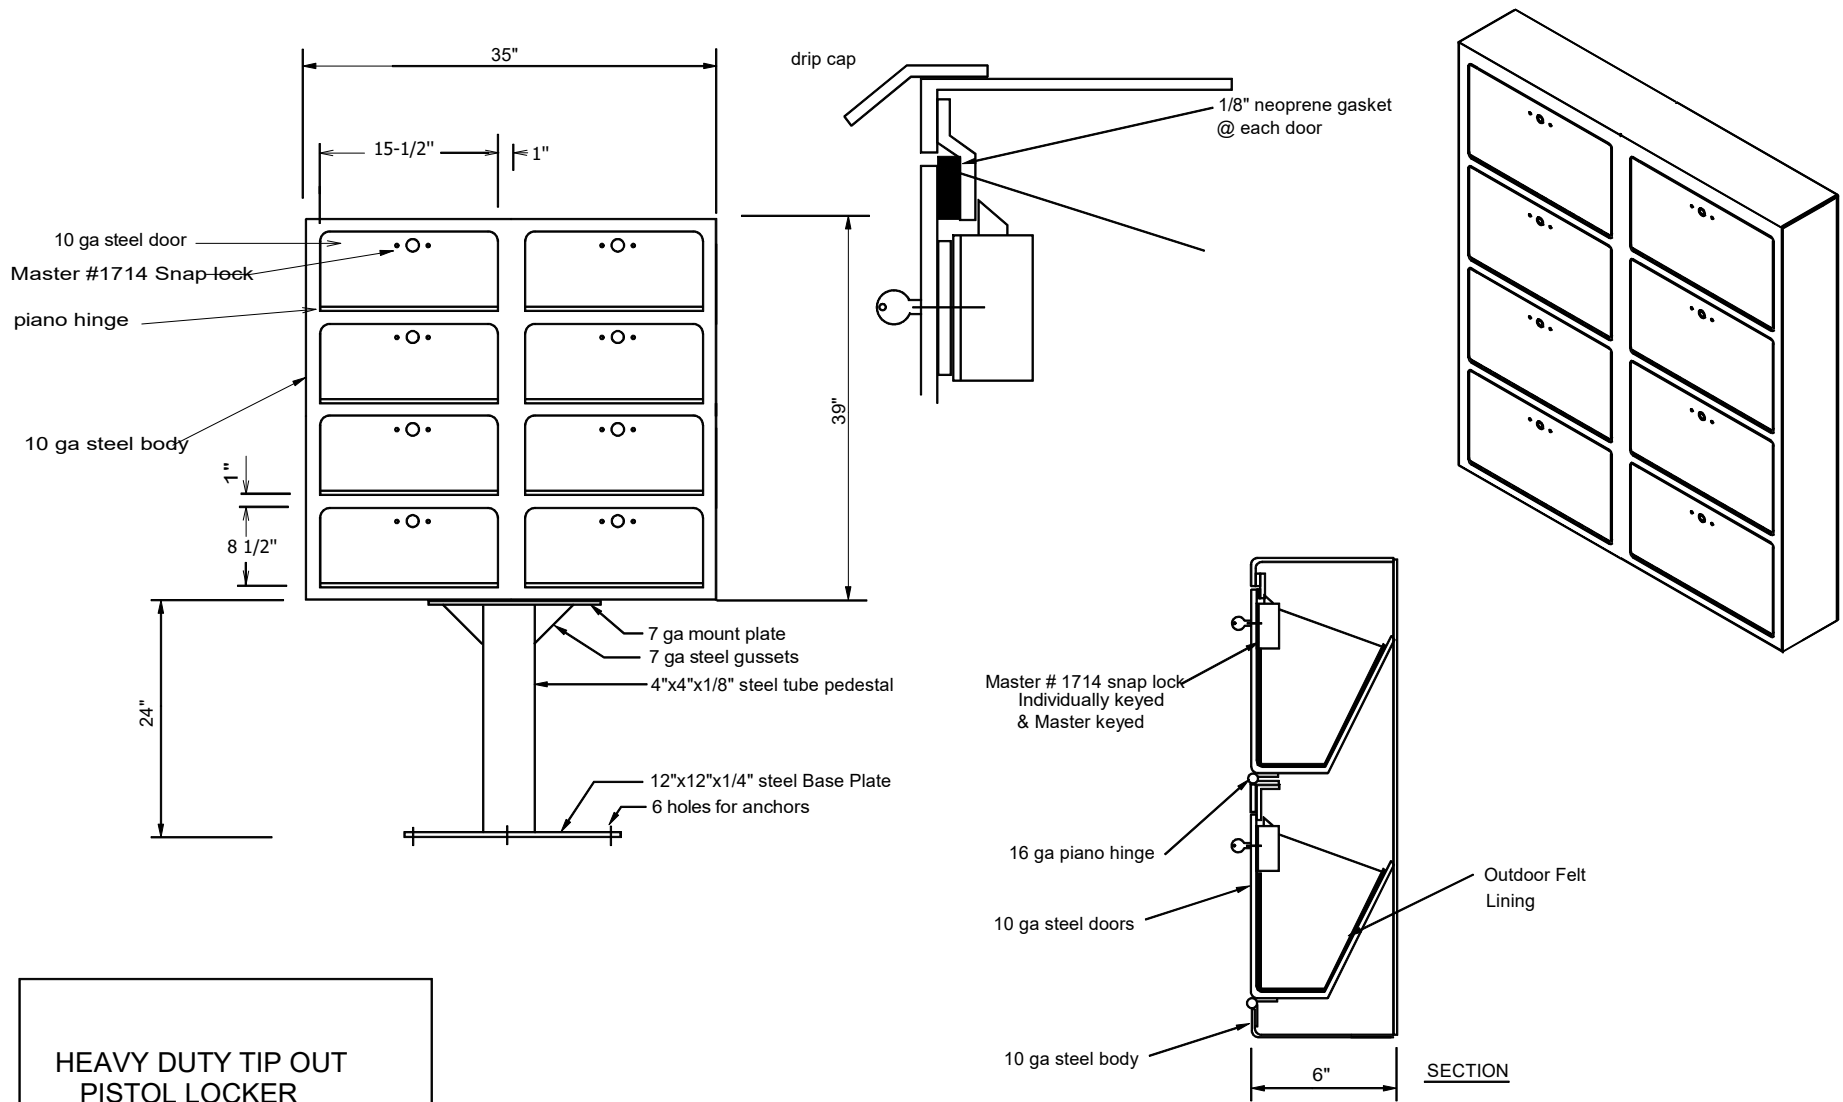

HEAVY DUTY TIP OUT
PISTOL LOCKER
OUT DOOR

Zinc Plate
Powder Coat Finish