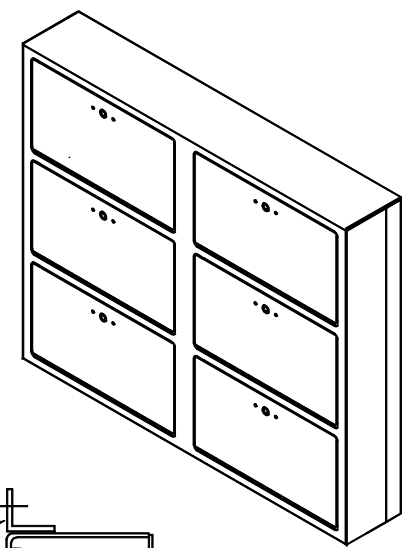

FL-708-6 -WP
HEAVY DUTY TIP OUT
OUT DOOR
PISTOL LOCKER

Zinc Plate
Powder Coat Finish

Color Choice _____
Surface Mount _____
Recess Mount _____
Semi Recess Mount _____ inches recessed _____