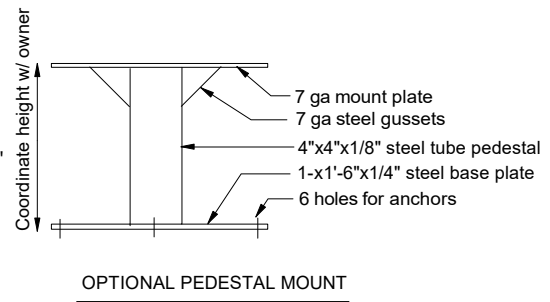

FL-708-6 -WP
HEAVY DUTY TIP OUT
OUT DOOR
PISTOL LOCKER

Zinc Plate
Powder Coat Finish

Color Choice _____
Surface Mount _____
Recess Mount _____
Semi Recess Mount _____ inches recessed _____