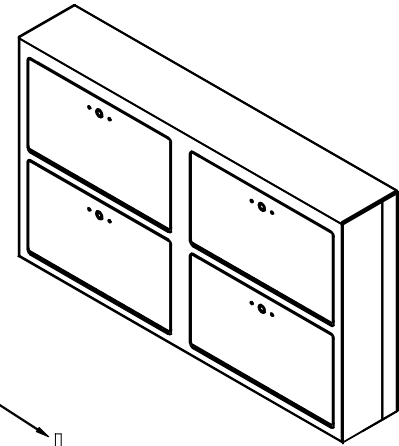

## SMS-01-V07-1-FL-708

Steel mount angle  
(recess mount location)

Master # 1714 snap lock  
Individually keyed  
& Master keyed

stainless steel  
16 ga piano hinge

10 ga steel doors

10 ga steel body

Outdoor Felt  
Lining

10 ga steel mounting angle  
(Surface Mount Location)

SECTION

Zinc Plate  
Powder Coat Finish

**FL-708-4 -WP**  
HEAVY DUTY TIP OUT  
PISTOL LOCKER  
OUT DOOR

Rough opening: 35 3/4" wide x 20 3/4" h x 6" deep