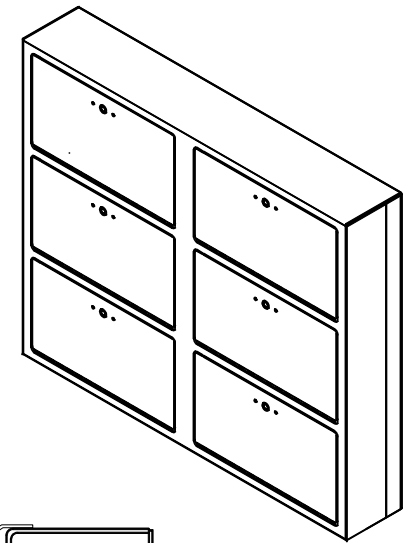

Zinc Plate  
Powder Coat Finish

**FL-708-6 -WP**  
**HEAVY DUTY TIP OUT**  
**OUT DOOR**  
**PISTOL LOCKER**

Zinc Plate  
 Powder Coat Finish

Color Choice \_\_\_\_\_  
 Surface Mount \_\_\_\_\_  
 Recess Mount \_\_\_\_\_  
 Semi Recess Mount \_\_\_\_\_ inches recessed \_\_\_\_\_