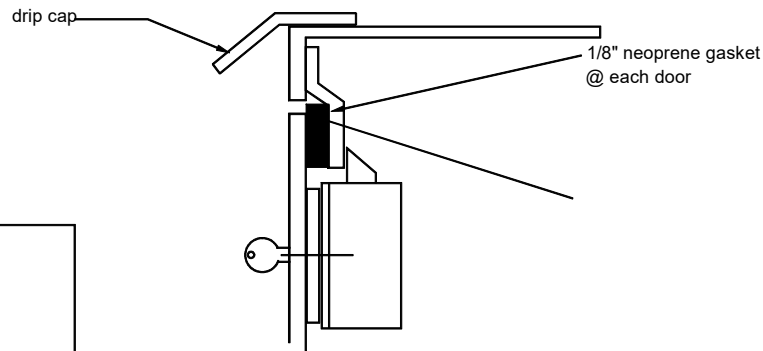

10 ga steel mounting angle  
(Surface Mount Location)

SECTION

Zinc Plate  
Powder Coat Finish

**FL-708-4 -WP**  
HEAVY DUTY TIP OUT  
PISTOL LOCKER  
OUT DOOR

Rough opening: 35 3/4" wide x 20 3/4" h x 6" deep

Color choice: \_\_\_\_\_

Surface mount : \_\_\_\_\_

Recess mount : \_\_\_\_\_

SemiRecess mount : \_\_\_\_\_

\_\_\_\_ inches exposed

(PEDESTAL MOUNT OPTION SHOWN)

HEAVY DUTY TIP OUT  
PISTOL LOCKER  
OUT DOOR