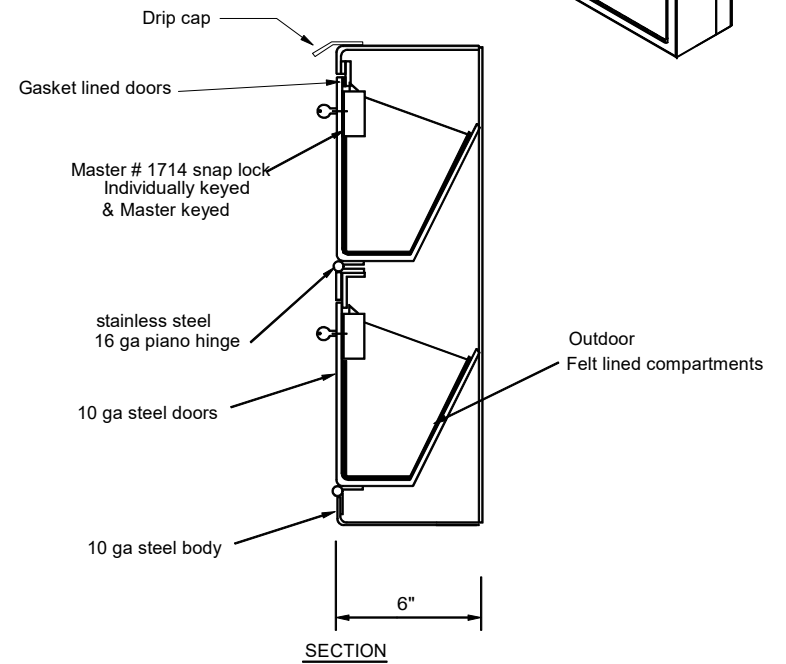

10 ga steel mounting angle  
(Surface Mount Location)

SECTION

Zinc Plate  
Powder Coat Finish

**FL-708-4 -WP**  
HEAVY DUTY TIP OUT  
PISTOL LOCKER  
OUT DOOR

Rough opening: 35 3/4" wide x 20 3/4" h x 6" deep

Zinc Plate  
Powder Coat Finish

**FL-708-6 -WP**  
**HEAVY DUTY TIP OUT**  
**OUT DOOR**  
**PISTOL LOCKER**

Zinc Plate  
 Powder Coat Finish

Color Choice \_\_\_\_\_  
 Surface Mount \_\_\_\_\_  
 Recess Mount \_\_\_\_\_  
 Semi Recess Mount \_\_\_\_\_ inches recessed \_\_\_\_\_