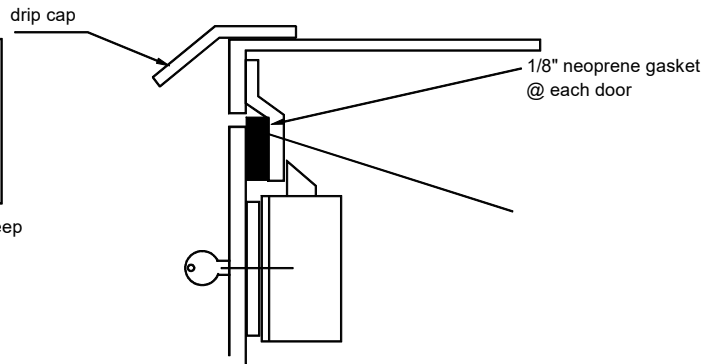

## SMS-01-V07-1-FL-708

Steel mount angle  
(recess mount location)

Master # 1714 snap lock  
Individually keyed  
& Master keyed

stainless steel  
16 ga piano hinge

10 ga steel doors

10 ga steel body

Outdoor Felt  
Lining

10 ga steel mounting angle  
(Surface Mount Location)

SECTION

Zinc Plate  
Powder Coat Finish

**FL-708-4 -WP**  
HEAVY DUTY TIP OUT  
PISTOL LOCKER  
OUT DOOR

Rough opening: 35 3/4" wide x 20 3/4" h x 6" deep