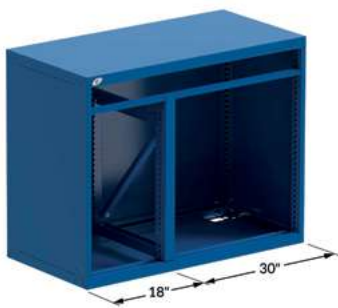

Stationary