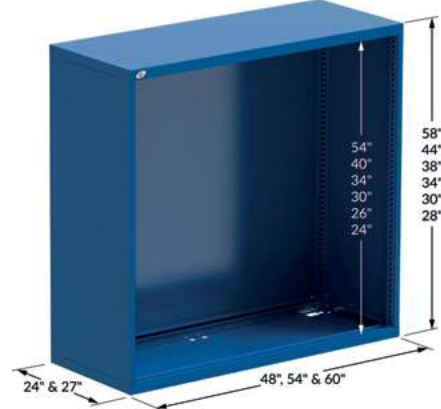

Stationary