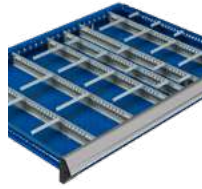

The full-width ergonomic handle provides a comfortable grip when opening the drawer.

Variety of drawer accessories available: partitions, dividers, plastic bins, protective foam, etc.

Polyurethane casters for excellent maneuverability without marking floors.