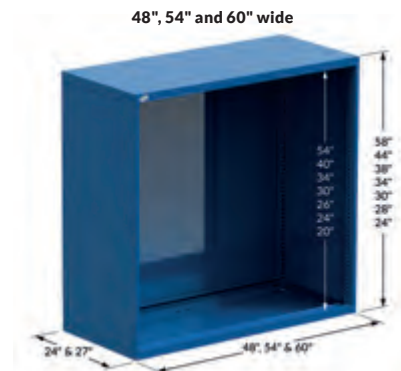

Each of the seven widths come in different depths for a total of 15 different work surface sizes. Each of these is available in seven heights, so there is a total of 105 different cabinet sizes to choose from! And with 10 different drawer heights, you have an incredible choice of possible configurations to suit the intended purpose of the cabinet.

10 drawer heights and 7 door heights available.

True North American dimensions allow for perfect modularity.

The housings have predefined fixing zones for installation of add-ons such as work surfaces, shelves, etc.

Industry-leading 400lb. load capacity per drawer.

GENERAL DIMENSIONS

HEIGHTS AVAILABLE

WIDTH × DEPTH × HEIGHT

PRECONFIGURED MODELS

HERE ARE SOME OF OUR MOST POPULAR PRECONFIGURED MODELS OF THE R HEAVY-DUTY STATIONARY CABINETS