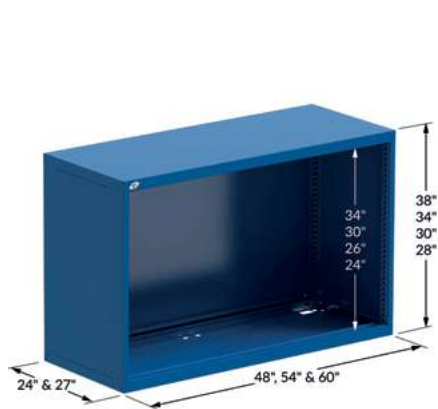

THE ADVANTAGES

The integrated lock-in mechanism activates easily with just one hand (right or left).

The full-width ergonomic handle provides a comfortable grip when opening the drawer.

Variety of drawer accessories available: partitions, dividers, plastic bins, protective foam, etc.

Polyurethane casters for excellent maneuverability without marking floors.

Variety of cabinet accessories available: foldaway shelves, storage cabinets, wood tops, etc.

Industry-leading 400lb. load capacity per drawer.

GENERAL DIMENSIONS

Multi-drawer cabinets are available in different sizes and with different partition options. Contact Customer Service to create your own custom configuration.

WIDTH x DEPTH x HEIGHT

Mobile