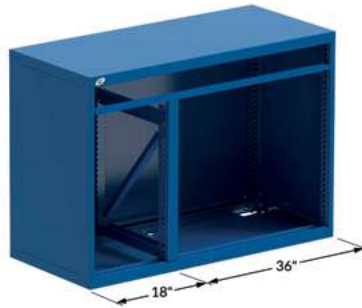

Stationary