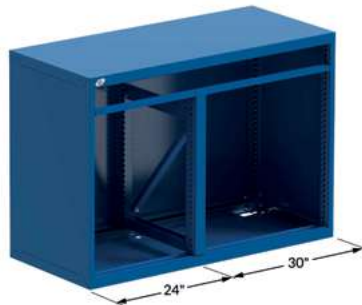

Stationary