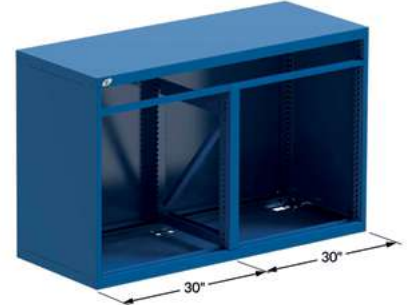

Stationary